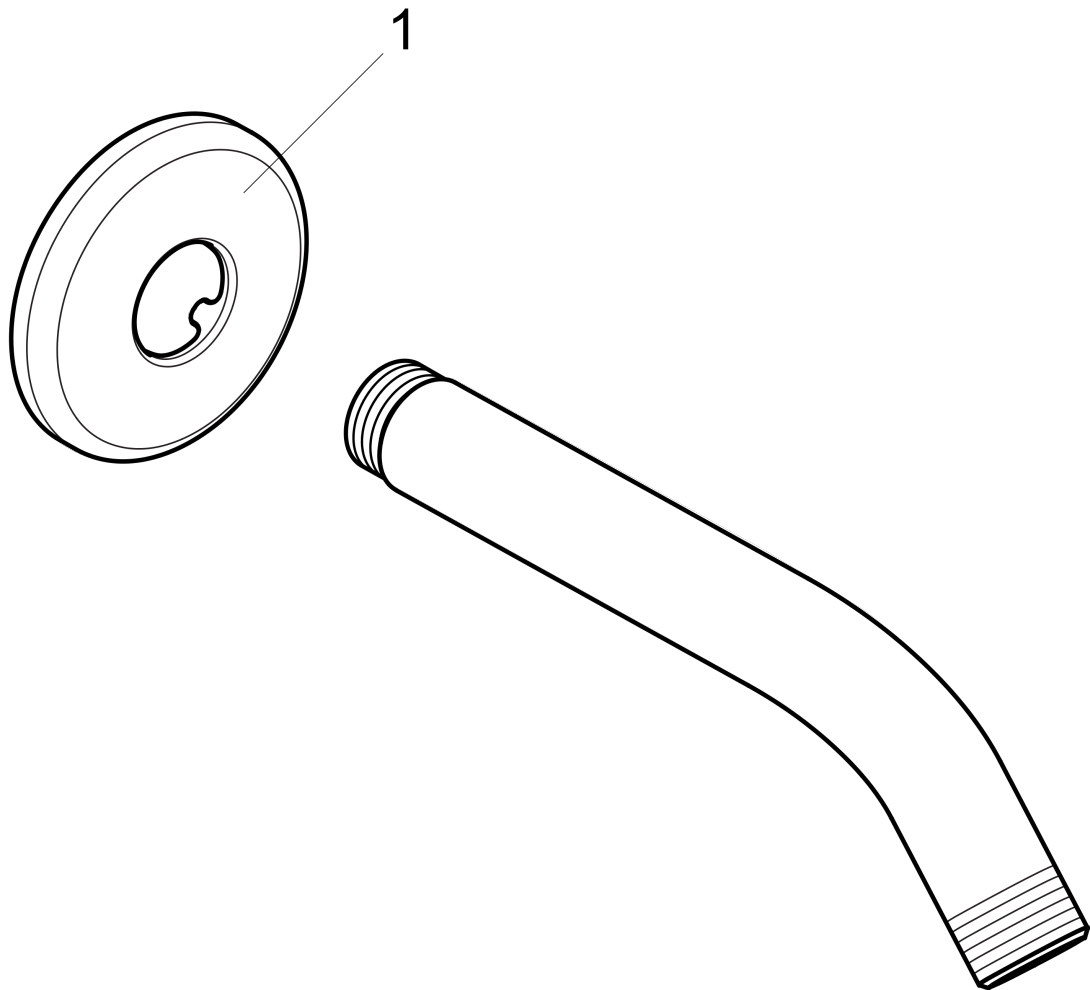

**Showerarm Standard 6"**

Finishes : **polished brass**

Part no. : **27411933**

**Description**

**Features**

- Brass
- 1/2" NPT
- Escutcheon

**Item details**

List Price

\$ 48.00

**Compliance**

**Product image**

**Scale drawing**

**Showerarm Standard 6"**

Finishes : **polished brass**

Part no. : **27411933**

**Exploded drawing**

Year of production: >**03/07**

**Showerarm Standard 6"**

Finishes : **polished brass**

Part no. : **27411933**

**Spare parts list**

Year of production: >**03/07**

Pos.	Description	Part no.	Price	PU
1	escutcheon Ø 64 mm	88536930	-	1