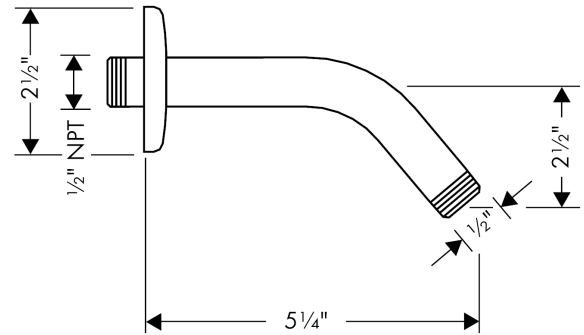

**Showerarm Standard 6"**

Finishes : **polished brass**

Part no. : **27411933**

**Description**

**Features**

- Brass
- 1/2" NPT
- Escutcheon

**Item details**

List Price

\$ 48.00

**Compliance**

**Product image**

**Scale drawing**

**Showerarm Standard 6"**

Finishes : **polished brass**

Part no. : **27411933**

**Exploded drawing**

Year of production: >**03/07**

**Showerarm Standard 6"**

Finishes : **polished brass**

Part no. : **27411933**

**Spare parts list**

Year of production: >**03/07**

Pos.	Description	Part no.	Price	PU
1	escutcheon Ø 64 mm	88536930	-	1