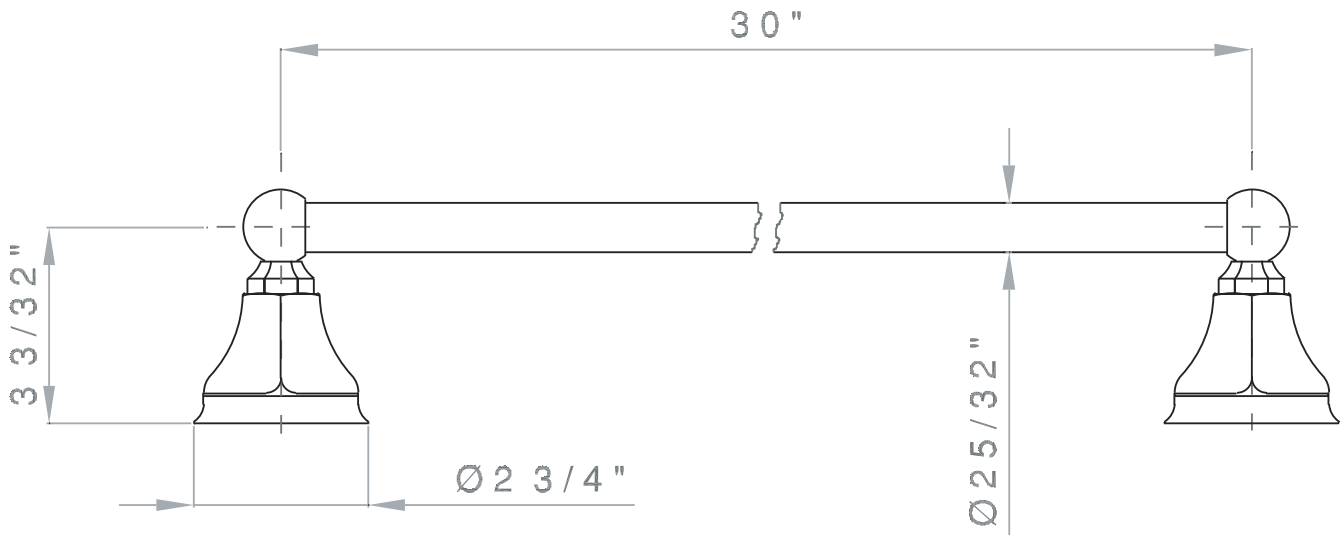

Paldadian®
30" Towel Bar

MODEL: A6886/30

For warranty or additional information, contact:

U.S.A.
houseofrohl.com/support
1-800-777-9762

QUEBEC / MARITIMES / WESTERN CANADA
QUÉBEC / MARITIMES / OUEST CANADIEN
QUEBEC / MARITIMOS / CANADA OCCIDENTAL
houseofrohl.ca/support
1-866-473-8442