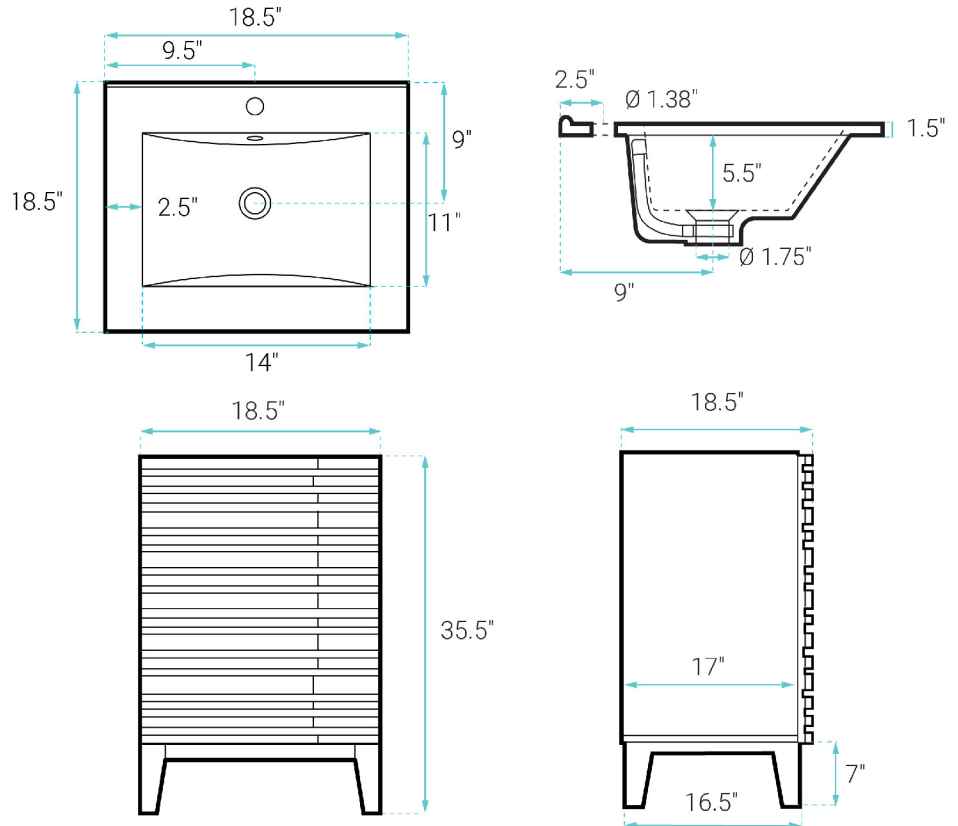

### FEATURES:

- Sleek, freestanding design
- Glazed ceramic, single sink
- Standard 1.75" drain hole
- Standard 1.38" faucet hole
- Chrome-finish overflow
- Wooden legs

### SPECIFICATIONS:

N.W: 57 lb.

W: 18.5" x D: 18.5" x H: 37"

Inner Sink: D: 11" x W: 14" x H: 5.5"