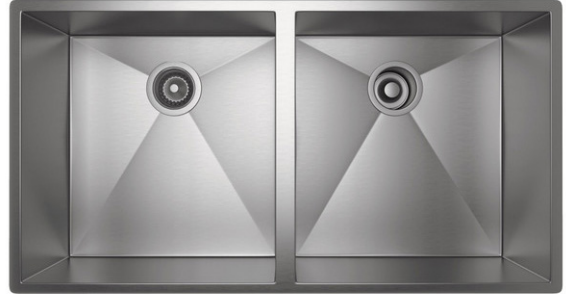

SPÉCIFICATIONS

DESCRIPTION

- Installation sous comptoir seulement
- Acier inoxydable de qualité commerciale, calibre 16 18/10 type 304
- Taille minimale de l'armoire 39" (99.06 cm)
- Supports de montage inclus
- Pour grille d'évier assortie, commander WSGRSS1718

GARANTIE

- La plupart des produits ou pièces comportent des « garanties limitées » contre les défauts de fabrication. Pour les clients américains, veuillez visiter houseofrohl.com/support et pour les clients canadiens, veuillez visiter houseofrohl.ca/support pour la garantie complète du produit et du fini.

Forze™

Évier de cuisine double en acier inoxydable 35"

MODÈLES: RSS3518