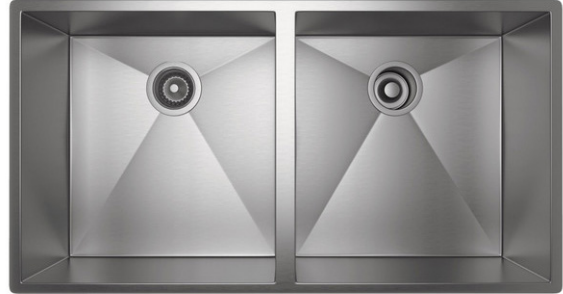

### DESCRIPTION

- Undermount installation only
- Commercial grade, 16 gauge 18/10 type 304 Stainless Steel
- 39" [99.06 cm] minimum cabinet size
- Mounting brackets included
- For matching wire sink grid, order WSGRSS1718

### Forze™

35" Double Bowl Stainless Steel Kitchen Sink

**MODEL:** RSS3518

**For warranty or additional information, contact:**

U.S.A.  
[houseofrohl.com/support](http://houseofrohl.com/support)  
 1-800-777-9762