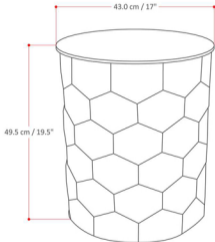

## Whitney Metal Storage Side Table

Net Weight: 17.6 ( lb )