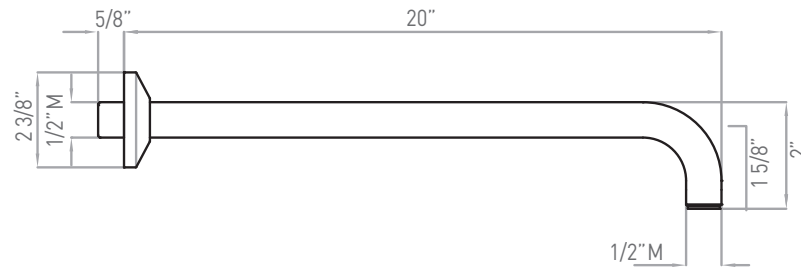

SPECIFICATIONS

DESCRIPTION

- 1120/12: 12" Shower arm
- 1120: 20" Shower arm
- Solid brass construction shower arm
- Adjustable ABS wall flange
- 1/2" male inlet, 1/2" male outlet
- Inca Brass not available
- Escutcheon replacement part #1120E(FINISH)

WARRANTY

- Most products or parts carry "Limited Warranties" against manufacturing defects. For US customers please visit houseofrohl.com/support and for Canadian customers please visit houseofrohl.ca/support for complete product and finish warranty.

Wall Mounted Shower Arm

Rohl SPA Shower Collection

MODELS: 1120/12 (12" Shower Arm)
1120 (20" Shower Arm)

1120

1120/12

For warranty or additional information, contact:

U.S.A.
houseofrohl.com/support
1-800-777-9762

QUEBEC / MARITIMES / WESTERN CANADA
houseofrohl.ca/support
1-866-473-8442

ONTARIO
houseofrohl.ca/support
1-800-287-5354