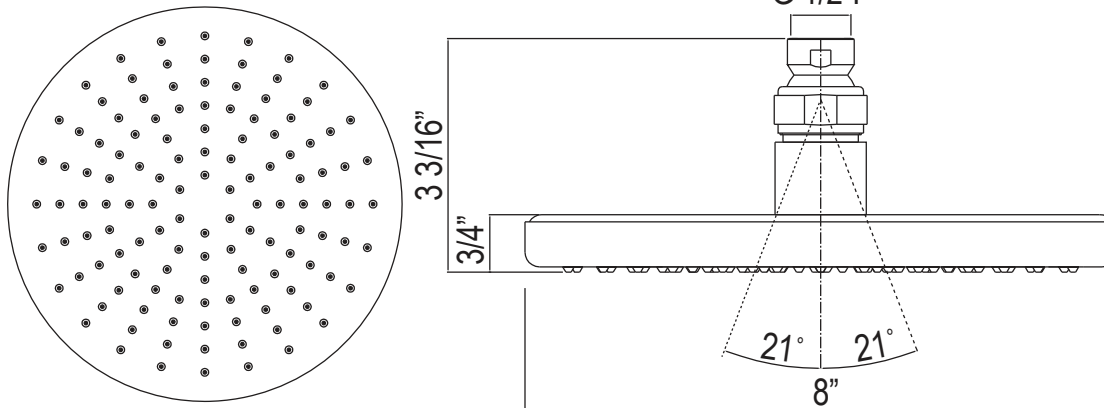

For warranty or additional information, contact:

U.S.A.
houseofrohl.com/support
1-800-777-9762

QUEBEC / MARITIMES / WESTERN CANADA
houseofrohl.ca/support
1-866-473-8442

ONTARIO
houseofrohl.ca/support
1-800-287-5354