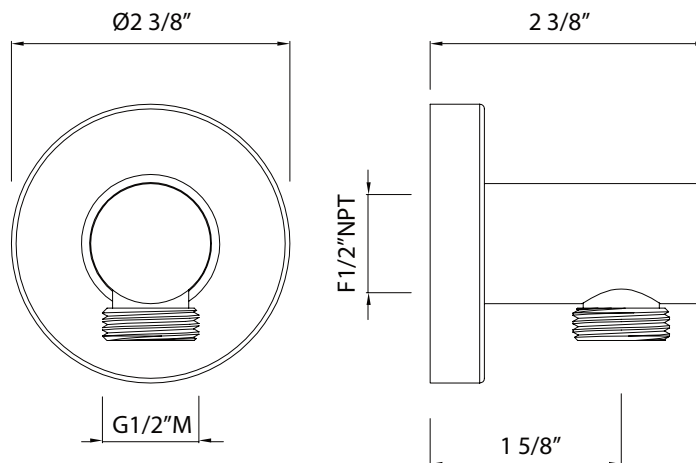

Pour la garantie ou des informations supplémentaires, contactez:

U.S.A.
houseofrohl.com/support
1-800-777-9762

QUÉBEC / MARITIMES / OUEST CANADIEN
houseofrohl.ca/support
1-866-473-8442

ONTARIO
houseofrohl.ca/support
1-800-287-5354

Riobel

PERRIN & ROWE
LONDON

victoria ⊕ albert®

ROHL