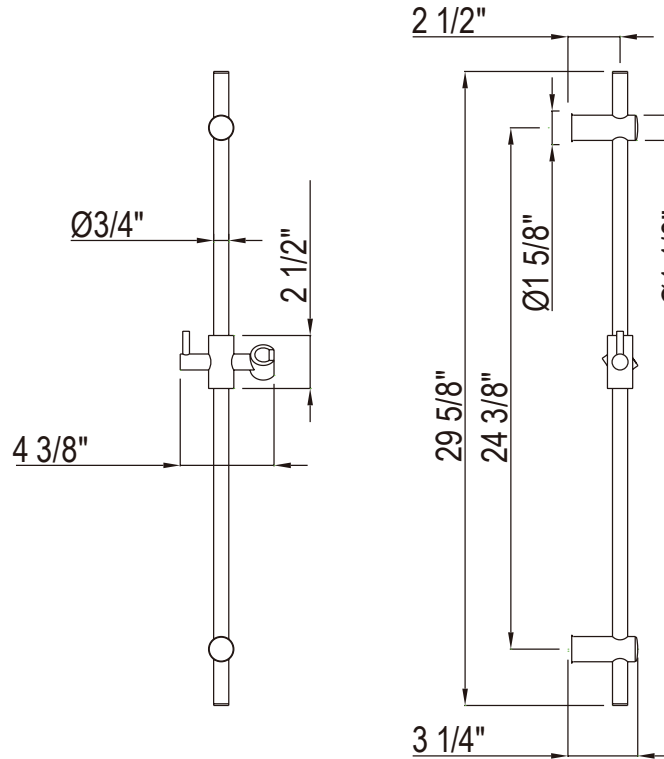

SPECIFICATIONS

DESCRIPTION

- Brass construction
- 29 5/8" length
- Sliding handshower parking bracket
- Length may not be cut down

WARRANTY

- Most products or parts carry "Limited Warranties" against manufacturing defects. For US customers please visit houseofrohl.com/support and for Canadian customers please visit houseofrohl.ca/support for complete product and finish warranty.

Modern Slide Bar

ROHL Spa Shower

MODELS: 1650

For warranty or additional information, contact:

U.S.A.
houseofrohl.com/support
1-800-777-9762

QUEBEC / MARITIMES / WESTERN CANADA
houseofrohl.ca/support
1-866-473-8442

ONTARIO
houseofrohl.ca/support
1-800-287-5354