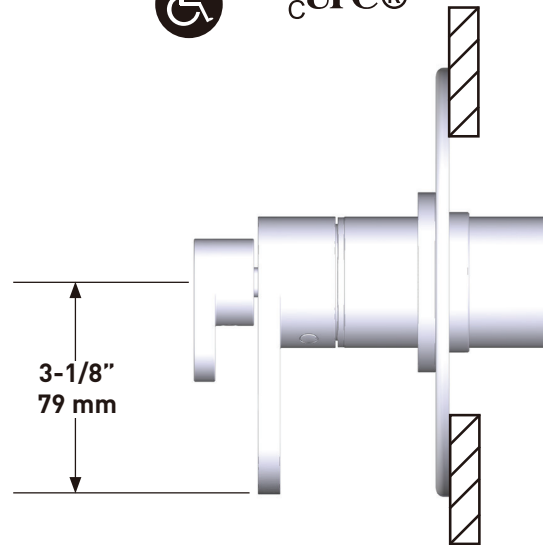

SPECIFICATIONS

DESCRIPTION

- "Set it and forget it" temperature control
- Temperature and volume control with diverter
- 2 dedicated functions and 1 shared function
- 3 metal finishes and 15 insert combinations available.
- For mixed handle options, call Customer Care
- Rough-in valve sold separately:
  - Order R23 therm & pressure balance rough-in valve

CARTRIDGE

- 0-924 (Included)

STANDARDS

- ASME A112.18.1

WARRANTY

- Most products or parts carry "Limited Warranties" against manufacturing defects. For US customers please visit houseofrohl.com/support and for Canadian customers please visit houseofrohl.ca/support for complete product and finish warranty.

Miscelo™ 1/2" Therm & Pressure Balance Trim with 3 Functions (Shared)

CORE MODEL: TMI23W1

UPC®

For warranty or additional information, contact:

US Customers

U.S.A.
houseofrohl.com/support
1-800-777-9762

Canadian Customers

QUEBEC / MARITIMES / WESTERN CANADA
QUÉBEC / MARITIMES / OUEST CANADIEN
QUEBEC / MARITIMOS / CANADA OCCIDENTAL
houseofrohl.ca/support
1-866-473-8442

ONTARIO
houseofrohl.ca/support
1-800-287-5354

Riobel

PERRIN & ROWE
LONDON

victoria ⊕ albert®

ROHL