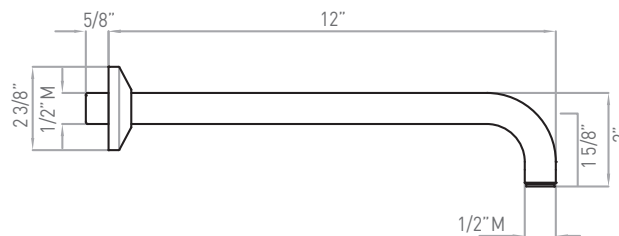

Wall Mounted Shower Arm

Rohl SPA Shower Collection

MODELS: 1120/12 (12" Shower Arm)
1120 (20" Shower Arm)

1120

1120/12

For warranty or additional information, contact:

U.S.A.
houseofrohl.com/support
1-800-777-9762