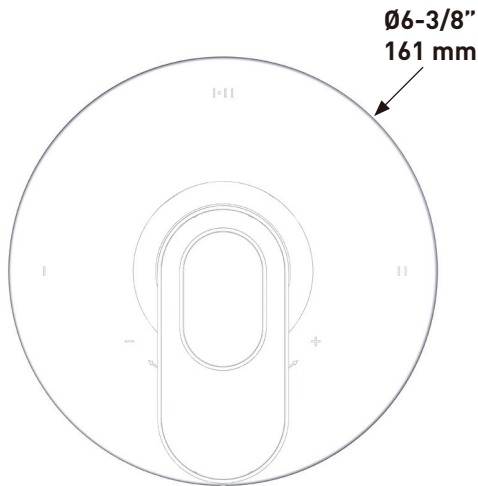

SPECIFICATIONS

DESCRIPTION

- "Set it and forget it" temperature control
- Temperature and volume control with diverter
- 2 dedicated functions and 1 shared function
- 3 metal finishes and 15 insert combinations available.
- For mixed handle options, call Customer Care
- Rough-in valve sold separately:
  - Order R23 therm & pressure balance rough-in valve

CARTRIDGE

- 0-924 (Included)

STANDARDS

- ASME A112.18.1

WARRANTY

- Most products or parts carry "Limited Warranties" against manufacturing defects. For US customers please visit houseofrohl.com/support and for Canadian customers please visit houseofrohl.ca/support for complete product and finish warranty.

Miscelo™ 1/2" Therm & Pressure Balance Trim with 3 Functions (Shared)

CORE MODEL: TMI23W1

UPC®

For warranty or additional information, contact:

US Customers

U.S.A.
houseofrohl.com/support
1-800-777-9762

Canadian Customers

QUEBEC / MARITIMES / WESTERN CANADA
QUÉBEC / MARITIMES / OUEST CANADIEN
QUEBEC / MARITIMOS / CANADA OCCIDENTAL
houseofrohl.ca/support
1-866-473-8442

ONTARIO
houseofrohl.ca/support
1-800-287-5354

Riobel

PERRIN & ROWE
LONDON

victoria ⊕ albert®

ROHL