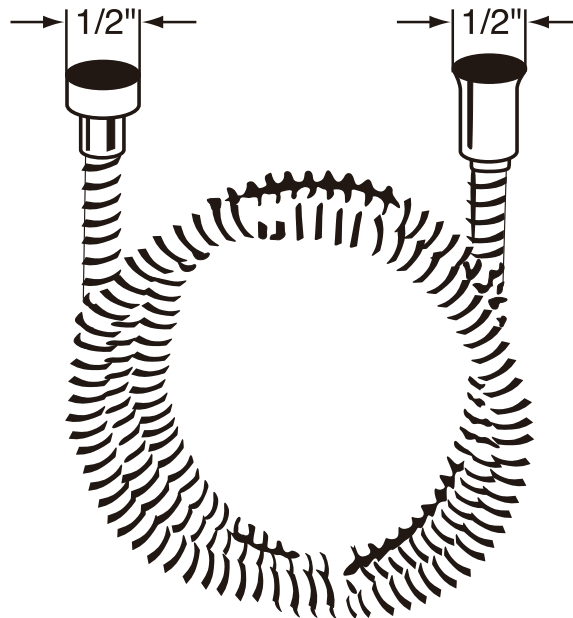

For warranty or additional information, contact:

U.S.A.
houseofrohl.com/support
1-800-777-9762

QUEBEC / MARITIMES / WESTERN CANADA
houseofrohl.ca/support
1-866-473-8442

ONTARIO
houseofrohl.ca/support
1-800-287-5354

Riobel

PERRIN & ROWE
LONDON

victoria ⊕ albert®

ROHL