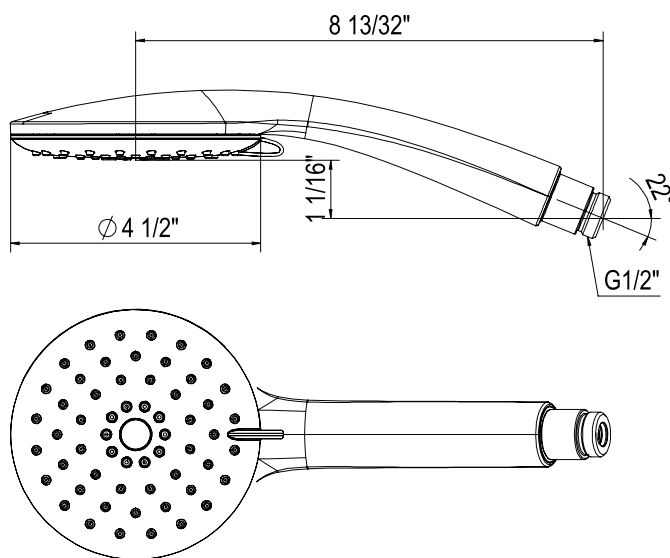

For warranty or additional information, contact:

US Customers

U.S.A.
houseofrohl.com/support
1-800-777-9762

Canadian Customers

QUEBEC / MARITIMES / WESTERN CANADA
QUÉBEC / MARITIMES / OUEST CANADIEN
QUEBEC / MARITIMOS / CANADA OCCIDENTAL
houseofrohl.ca/support
1-866-473-8442

ONTARIO
houseofrohl.ca/support
1-800-287-5354