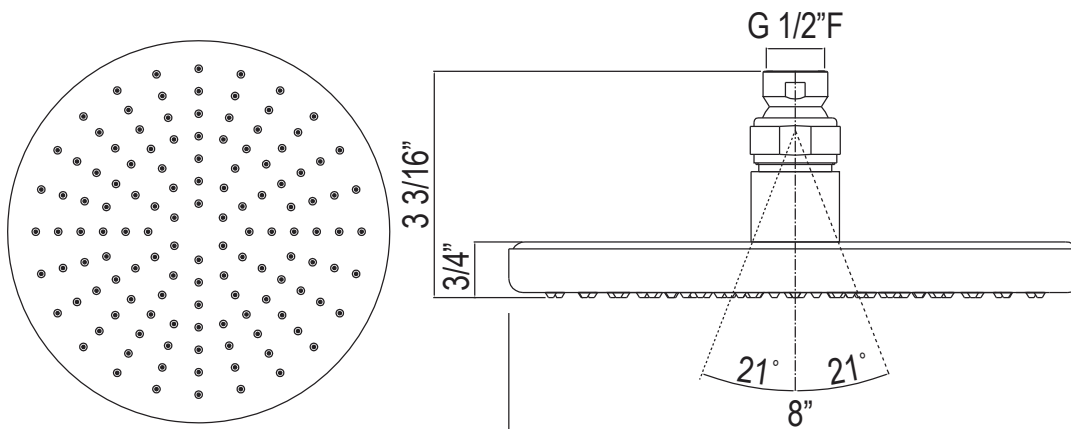

Pour la garantie ou des informations supplémentaires, contactez:

U.S.A.
houseofrohl.com/support
1-800-777-9762

QUÉBEC / MARITIMES / OUEST CANADIEN
houseofrohl.ca/support
1-866-473-8442

ONTARIO
houseofrohl.ca/support
1-800-287-5354