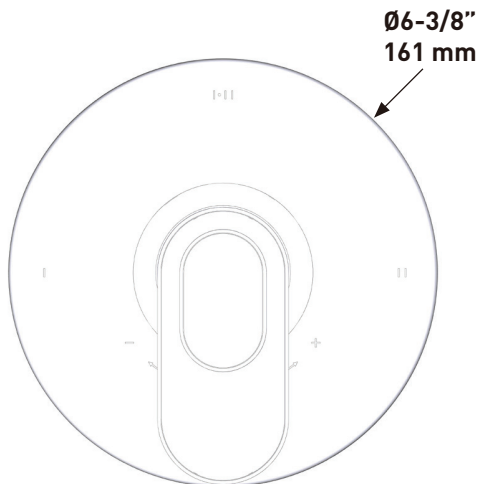

For warranty or additional information, contact:

US Customers

U.S.A.
houseofrohl.com/support
1-800-777-9762

QUEBEC / MARITIMES / WESTERN CANADA
QUÉBEC / MARITIMES / OUEST CANADIEN
QUEBEC / MARITIMOS / CANADA OCCIDENTAL
houseofrohl.ca/support
1-866-473-8442

Canadian Customers

ONTARIO
houseofrohl.ca/support
1-800-287-5354

Riobel

PERRIN & ROWE
LONDON

victoria ⊕ albert®

ROHL