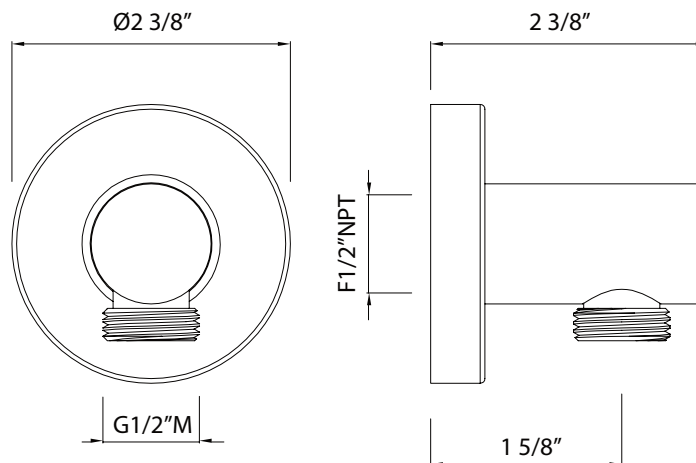

For warranty or additional information, contact:

U.S.A.
houseofrohl.com/support
1-800-777-9762

QUEBEC / MARITIMES / WESTERN CANADA
houseofrohl.ca/support
1-866-473-8442

ONTARIO
houseofrohl.ca/support
1-800-287-5354