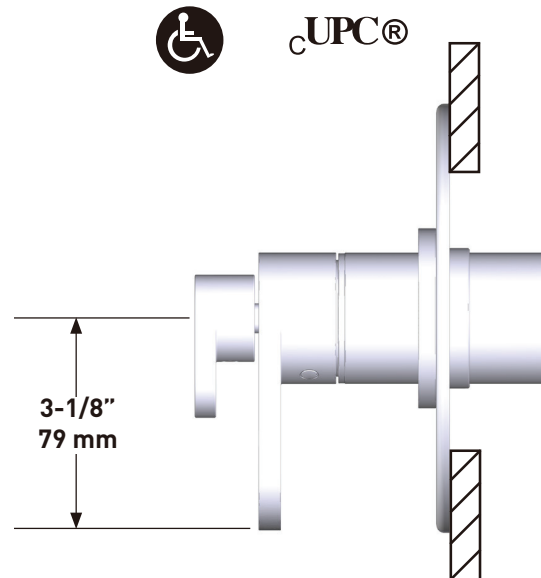

For warranty or additional information, contact:

US Customers

U.S.A.
houseofrohl.com/support
1-800-777-9762

QUEBEC / MARITIMES / WESTERN CANADA
QUÉBEC / MARITIMES / OUEST CANADIEN
QUEBEC / MARITIMOS / CANADA OCCIDENTAL
houseofrohl.ca/support
1-866-473-8442

Canadian Customers

ONTARIO
houseofrohl.ca/support
1-800-287-5354

Riobel

PERRIN & ROWE
LONDON

victoria ⊕ albert®

ROHL