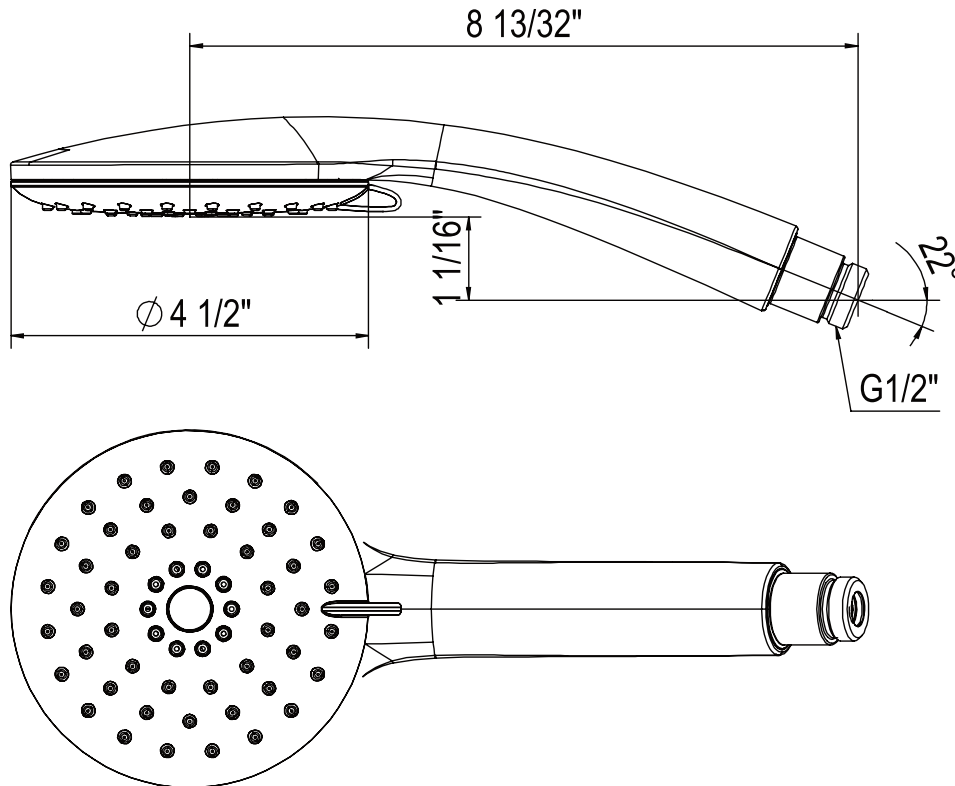

SPECIFICATIONS

DESCRIPTION

- Complements Tenerife™ collection and other transitional designs
- 3-function spray patterns
  - Rain
  - Rain/Massage
  - Massage
- 1/2" male connection
- Matches: 310127 Shower Bar

FLOW

- 1.75 GPM at 60 PSI (CEC compliant)

WARRANTY

- Most products or parts carry "Limited Warranties" against manufacturing defects. For US customers please visit houseofrohl.com/support and for Canadian customers please visit houseofrohl.ca/support for complete product and finish warranty.

3-Function 5" Handshower

MODELS: 50126HS3

For warranty or additional information, contact:

U.S.A.
houseofrohl.com/support
1-800-777-9762

QUEBEC / MARITIMES / WESTERN CANADA
houseofrohl.ca/support
1-866-473-8442

ONTARIO
houseofrohl.ca/support
1-800-287-5354