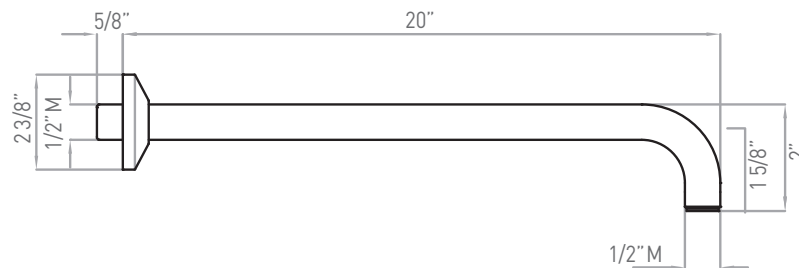

SPÉCIFICATIONS

DESCRIPTION

- 1120/12: Bras de douche de 12 po
- 1120: Bras de douche de 20 po
- Bras de douche fabriqué en laiton massif
- Bride murale ajustable en plastique ABS
- Entrée mâle de 1/2 po, sortie mâle de 1/2 po
- Le fini Laiton inca n'est pas offert
- No de la pièce de rechange de la rosace : 1120E (FINI)

GARANTIE

- La plupart des produits ou pièces comprend des «garanties limitées» contre les défauts de fabrication. Pour les clients des États-Unis : veuillez consulter houseofrohl.com/support; Pour les clients du Canada : veuillez consulter houseofrohl.ca/support pour connaître les conditions complètes de la garantie des produits et finis.

Bras de douche mural

Collection pour douche spa ROHL

MODÈLES : 1120/12 (Bras de douche de 12 po)
1120 (Bras de douche de 20 po)

1120

1120/12

Pour la garantie ou des informations supplémentaires, contactez:

U.S.A.
houseofrohl.com/support
1-800-777-9762

QUÉBEC / MARITIMES / OUEST CANADIEN
houseofrohl.ca/support
1-866-473-8442

ONTARIO
houseofrohl.ca/support
1-800-287-5354