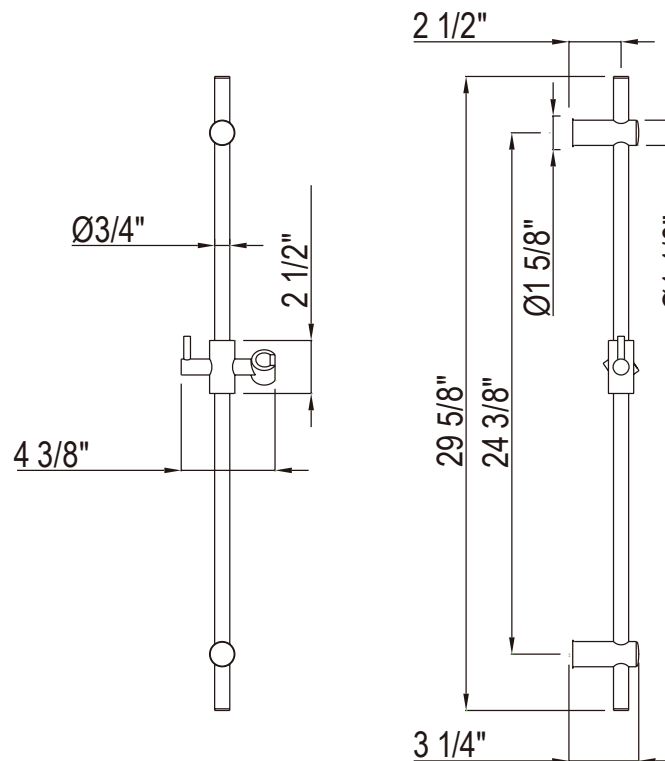

SPÉCIFICATIONS

DESCRIPTION

- Fabrication en laiton
- Longueur de 29 5/8 po
- Support de douche à main coulissant
- La barre ne peut être raccourcie

GARANTIE

- La plupart des produits ou pièces comprend des «garanties limitées» contre les défauts de fabrication. Pour les clients des États-Unis: veuillez consulter houseofrohl.com/support; Pour les clients du Canada : veuillez consulter houseofrohl.ca/support pour connaître les conditions complètes de la garantie des produits et finis.

Barre Coulissante Moderne

Douche Spa ROHL

MODÈLES : 1650

For warranty or additional information, contact:

US Customers

U.S.A.
houseofrohl.com/support
1-800-777-9762

QUEBEC / MARITIMES / WESTERN CANADA
QUÉBEC / MARITIMES / OUEST CANADIEN
QUEBEC / MARITIMOS / CANADA OCCIDENTAL
houseofrohl.ca/support
1-866-473-8442

Canadian Customers

ONTARIO
houseofrohl.ca/support
1-800-287-5354