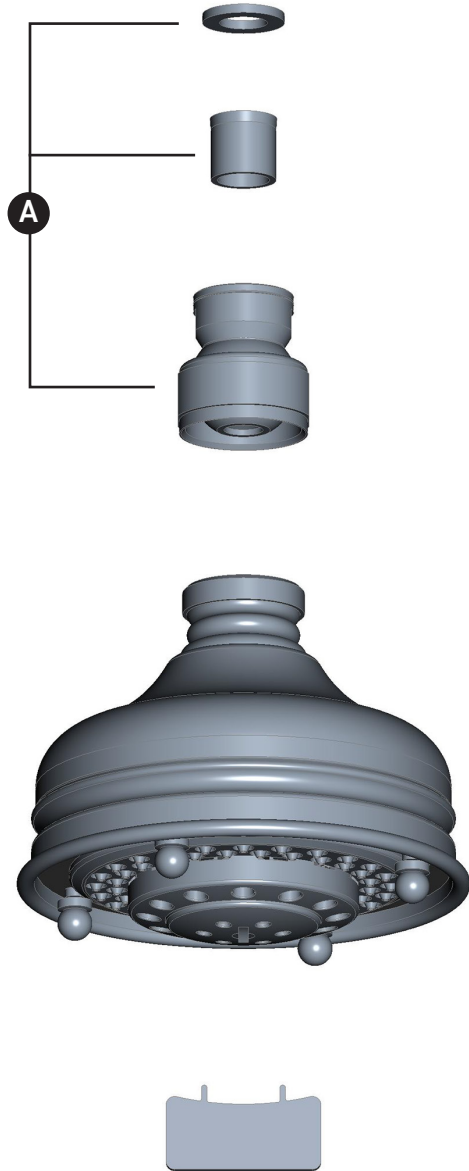

ORDER BY PART NUMBER

## ILLUSTRATED PARTS

### 1085/8

4" 3-Function Showerhead

ID	Kit Number	Finish
A	1590/8*	See below

\*Finish Determined by Suffix

Finish	Description
APC	Polished Chrome
IB	Italian Brass
PN	Polished Nickel
STN	Satin Nickel
SUB	Satin Unlacquered Brass
TCB	Tuscan Brass
ULB	Unlacquered Brass