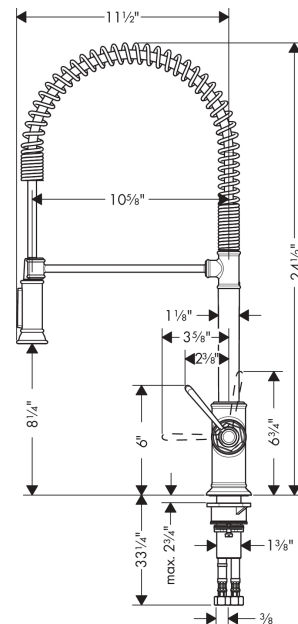

Scale drawing