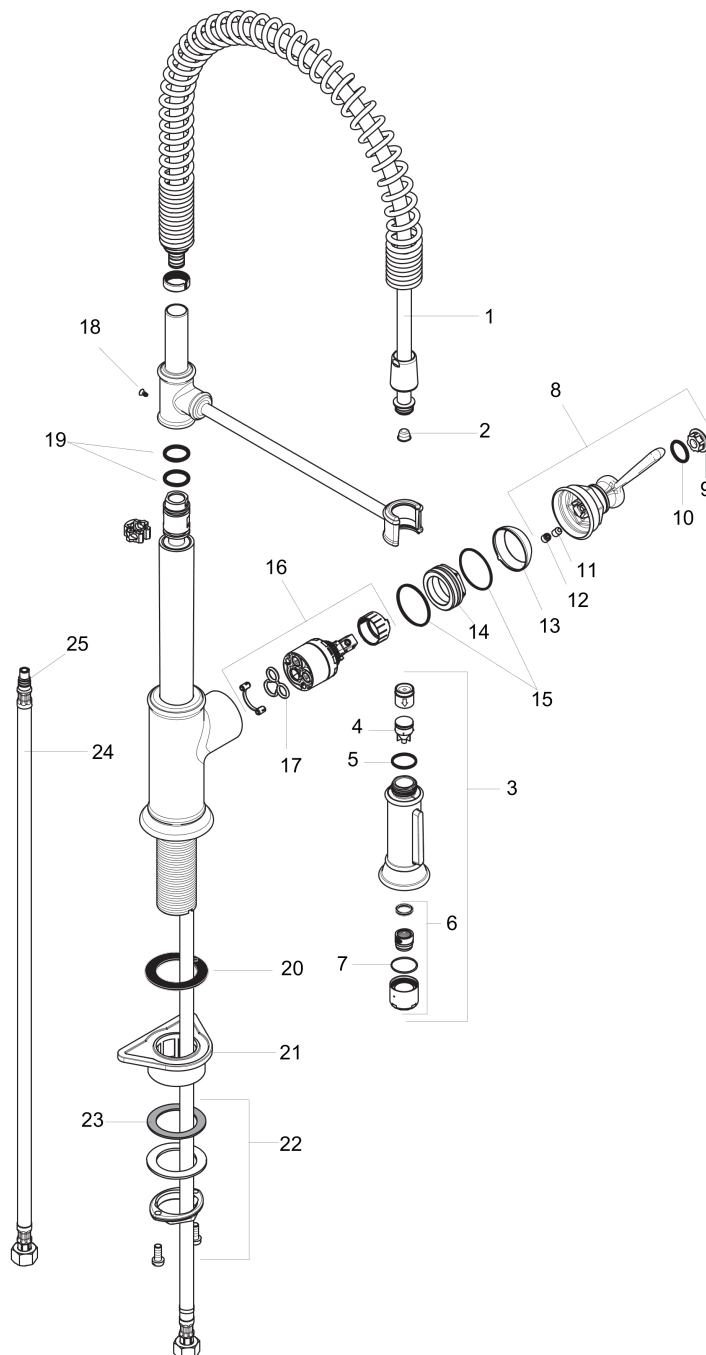

### Features

- Swivel range 360°
- Laminar and needle spray
- Toggle spray diverter
- Single-hole installation
- Flow: 1.75 GPM (6.6 L/Min)
- Ceramic cartridge
- 3/8" connections
- Integrated double backflow prevention

## Scale drawing

**AXOR Montreux**  
**Semi-Pro Kitchen Faucet 2-Spray, 1.75 GPM**  
 Finishes : **chrome**    Part no. : **16582001**

## Exploded drawing

Year of production: >01/18

**AXOR Montreux**  
**Semi-Pro Kitchen Faucet 2-Spray, 1.75 GPM**  
 Finishes : **chrome** Part no. : **16582001**

## Spare parts list

Year of production: >01/18

Pos.	Description	Part no.	PC	PU
1	shower hose	97475000	0	1
2	filter	97735000	0	1
3	handspray	92967001	0	1
4	set of non return valves DW 15	97350000	0	1
5	O-ring 18x1,5	98231000	0	1
6	aerator laminar M22x1 (15 l/min)	95909000	0	1
7	O-ring 20x1	98140000	0	1
8	handle	92963000	0	1
9	cover cap	92964000	0	1
10	O-ring 16x2	98133000	0	1
11	hollow set screw M6x8	98444000	0	1
12	screw cover	96762000	0	1
13	flange	92965000	0	1
14	nut	92966000	0	1
15	O-ring 33x1,5	98164000	0	1
16	cartridge, assy	92730000	0	1
17	seal	95008000	0	1
18	screw	97662000	0	1
19	O-ring 17x2,5	98387000	0	1
20	sealing washer	97825000	0	1
21	support	97523000	0	1
22	fixing set (Ø 34)	95049000	0	1
23	lever collar	97548000	0	1
24	connection hose 35½" M8x0,75 3/8"	96316001	0	1
25	O-ring 7x1,5	98422000	0	1
a	non return valve	93218000	0	1