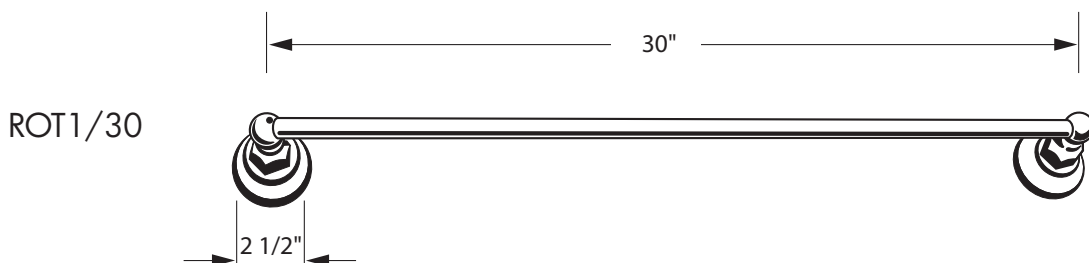

WARRANTY

- Limited Lifetime*
- No Warranty on Tuscan Brass Finish (TCB)

Consult your local ROHL showroom for additional information and specifications. For complete warranty details and a list of showrooms, go to www.rohlhome.com.