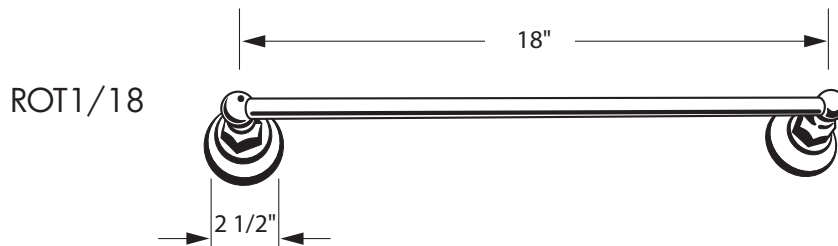

WARRANTY

- Limited Lifetime*
- No Warranty on Tuscan Brass Finish (TCB)

Consult your local ROHL showroom for additional information and specifications. For complete warranty details and a list of showrooms, go to www.rohlhome.com.