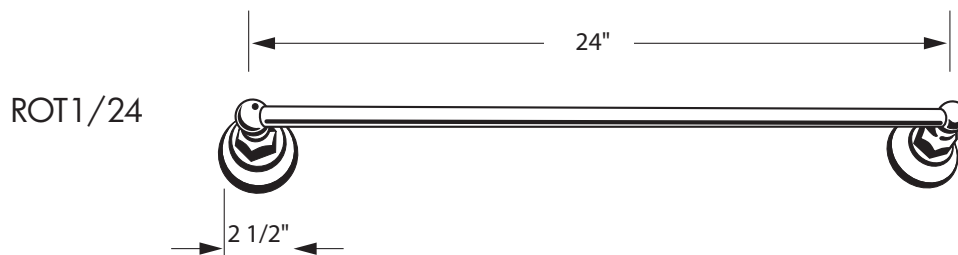

WARRANTY

- Limited Lifetime*
- No Warranty on Tuscan Brass Finish (TCB)

Consult your local ROHL showroom for additional information and specifications. For complete warranty details and a list of showrooms, go to www.rohlhome.com.