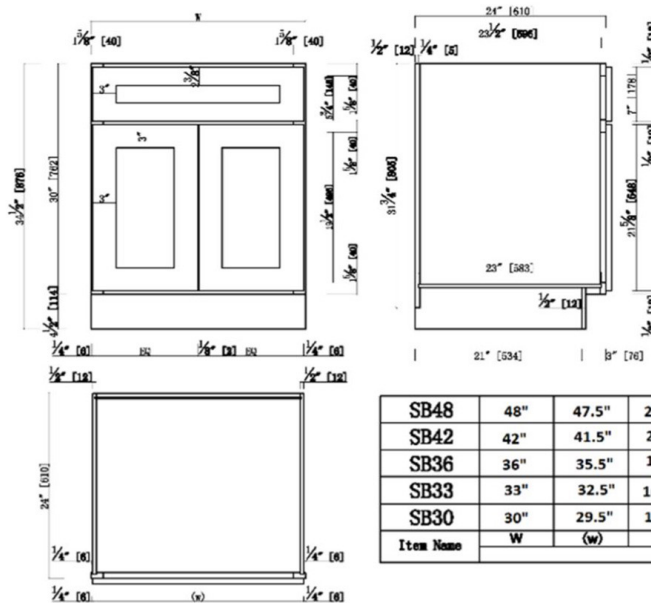

### Brookings Fully Assembled Shaker Sink Base Kitchen Cabinet 42x34.5x24

Espresso

## SPECIFICATIONS

MATERIAL CONSTRUCTION:	Wood
WOOD SPECIES:	Maple
ASSEMBLED DIMENSIONS:	34.5" H x 42" L x 24" D
ASSEMBLED WEIGHT:	110 lbs.
KITCHEN CABINET TYPE:	Base
MOUNTING TYPE:	Floor Mount
CONSTRUCTION TYPE:	Face Frame
HINGE STYLE:	Soft Close
DOOR STYLE:	2 Wood shaker doors
NUMBER OF DRAWERS:	0
DRAWER DIMENSIONS 1:	N/A
DRAWER DIMENSIONS 2:	N/A
DRAWER DIMENSIONS 3:	N/A
DWR BOX MATERIAL:	N/A
DWR CONSTRUCTION:	N/A
DWR GLIDE:	
FAKE DWR QTY:	1
FAKE DWR LOCATION:	Center

NUMBER OF SHELVES:	0
SHELF STYLE:	N/A
ADJUSTIBLE SHELVES:	N/A
SHELF ADJUSTIBILITY INCREMENTS:	N/A
SHELF DIMENSIONS:	N/A" W x N/A" D
SHELF THICKNESS:	N/A
SHELF MATERIAL:	N/A
FACE FRAME MATERIAL:	Solid Maple
SIDES MATERIAL:	Plywood
BOTTOM MATERIAL:	Plywood
BACK PANEL MATERIAL:	Plywood
BACK BRACE MATERIAL:	Wood
TOE KICK INSET WIDTH:	3