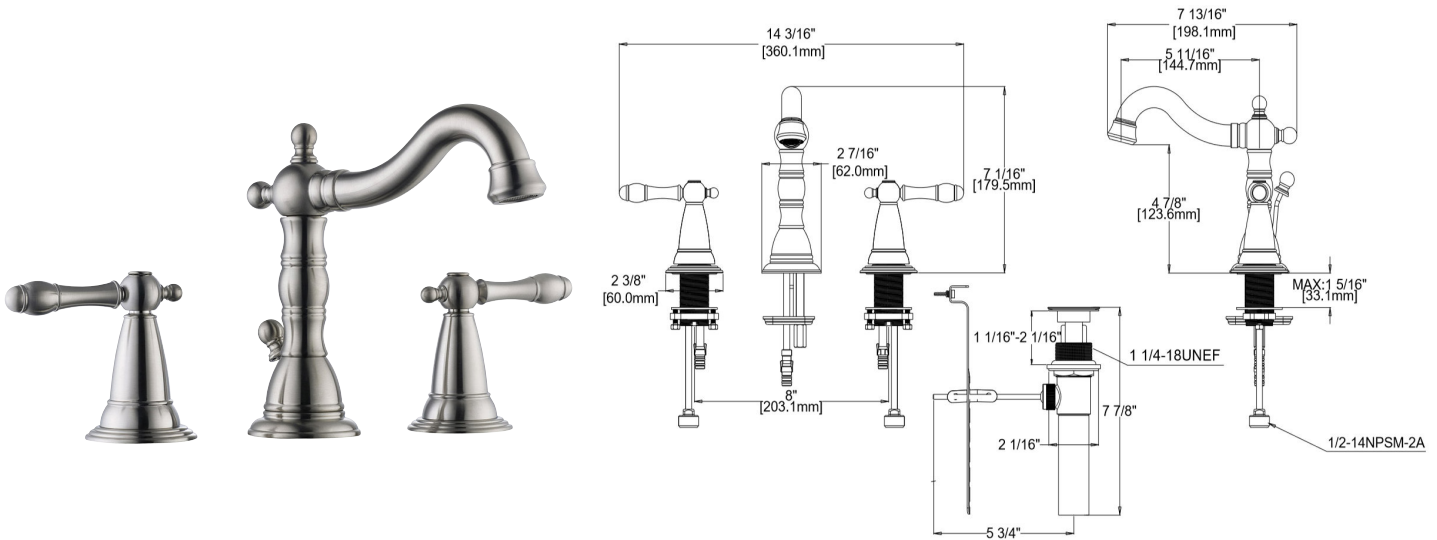

Oakmont Widespread Bathroom Faucet Satin Nickel

SPECIFICATIONS

MATERIAL:	N/A	FLOW RATE:	1.2 GPM
HANDLE MATERIAL:	Zinc	LOW FLOW:	Yes
SPOUT MATERIAL:	N/A	HANDLES - CONFIGURATION:	Double Handle
CARTRIDGE MATERIAL:	Ceramic	HANDLE REACH:	3.09"
WATERWAY MATERIAL:	Brass	SPRAYER INCLUDED:	No
DRAIN MATERIAL:	Brass	DIMENSIONS WITH DECK PLATE:	14.19" L x 7.8" W x 7.1" D
FAUCET TYPE:	Lav Widespread	WEIGHT WITH DECK PLATE:	4.28 lbs.
MOUNTING TYPE:	Deck Mount	DIMENSIONS W/O DECK PLATE:	14.18" L x 7.47" W x 7.08" D
MOUNTING HOLES:	3	WEIGHT W/O DECK PLATE:	4.25 lbs.
MAX DECK THICKNESS:	1.64"	PVD FINISH:	Yes
DECK PLATE - INCLUDED:	N/A		
SPOUT REACH:	5.7"		
SPOUT HEIGHT:	4.92"		