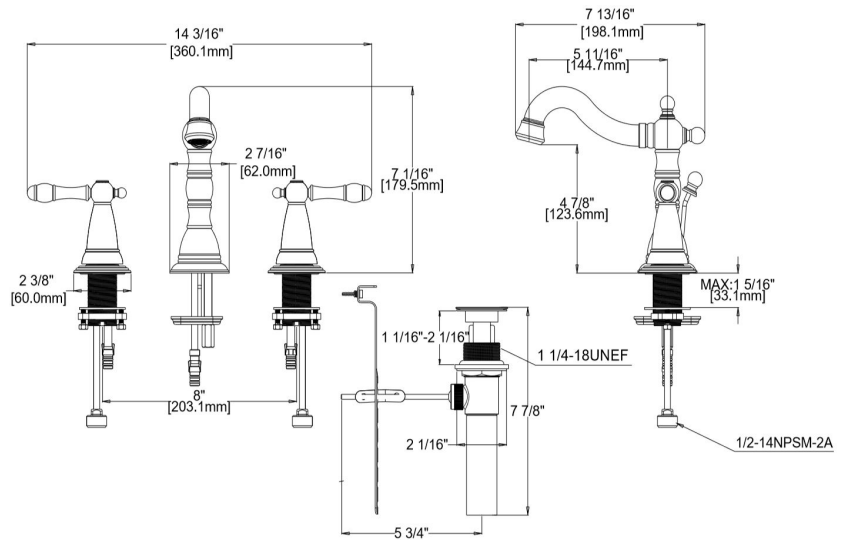

### SPECIFICATIONS

MATERIAL:	N/A	FLOW RATE:	1.2 GPM
HANDLE MATERIAL:	Zinc	LOW FLOW:	Yes
SPOUT MATERIAL:	N/A	HANDLES - CONFIGURATION:	Double Handle
CARTRIDGE MATERIAL:	Ceramic	HANDLE REACH:	3.09"
WATERWAY MATERIAL:	Brass	SPRAYER INCLUDED:	No
DRAIN MATERIAL:	Brass	DIMENSIONS WITH DECK PLATE:	14.19" L x 7.8" W x 7.1" D
FAUCET TYPE:	Lav Widespread	WEIGHT WITH DECK PLATE:	4.28 lbs.
MOUNTING TYPE:	Deck Mount	DIMENSIONS W/O DECK PLATE:	14.18" L x 7.47" W x 7.08" D
MOUNTING HOLES:	3	WEIGHT W/O DECK PLATE:	4.25 lbs.
MAX DECK THICKNESS:	1.64"	PVD FINISH:	Yes
DECK PLATE - INCLUDED:	N/A		
SPOUT REACH:	5.7"		
SPOUT HEIGHT:	4.92"		