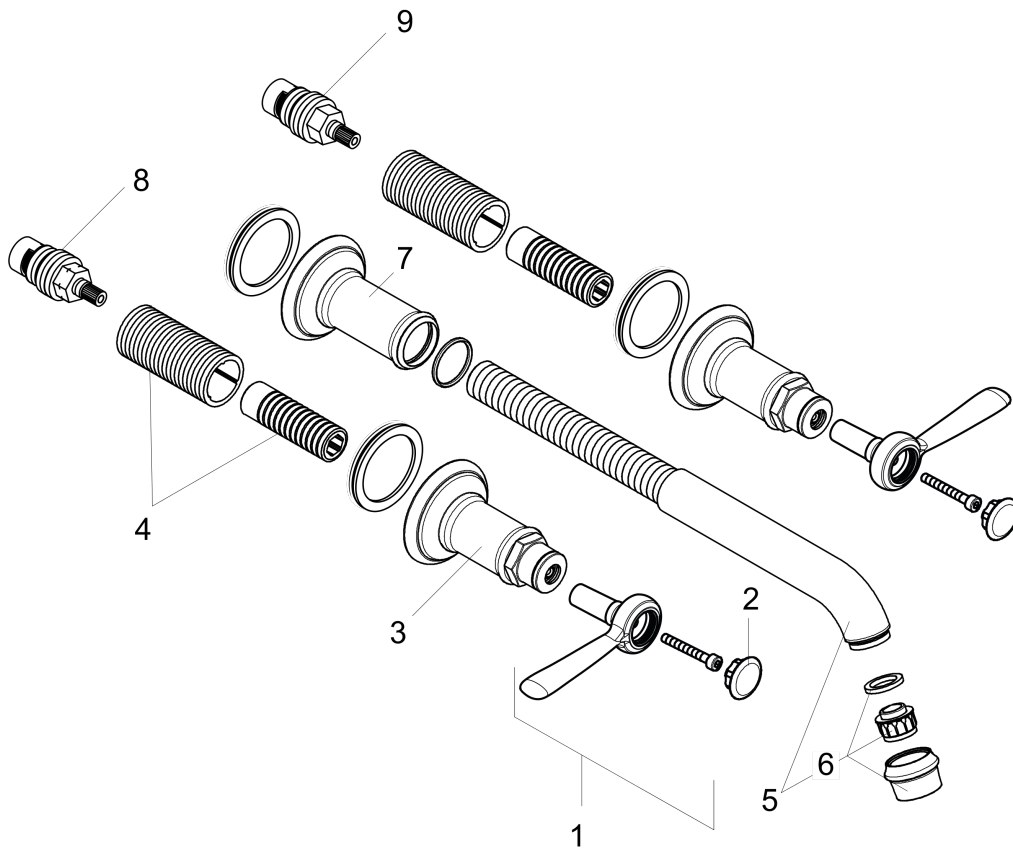

AXOR Montreux
Wall-Mounted Widespread Faucet Trim with Lever Handles, 1.2 GPM
Finishes : **polished nickel** Part no. : **16534831**

Description

Features

- Aerated spray
- Flow: 1.2 GPM (4.5 L/Min)
- 90° ceramic valves

Technology

Product image

Scale drawing

AXOR Montreux
Wall-Mounted Widespread Faucet Trim with Lever Handles, 1.2 GPM
Finishes : **polished nickel** Part no. : **16534831**

Exploded drawing

Year of production: >07/16

AXOR Montreux
Wall-Mounted Widespread Faucet Trim with Lever Handles, 1.2 GPM
 Finishes : **polished nickel** Part no. : **16534831**

Spare parts list

Year of production: >07/16

Pos.	Description	Part no.	PC	PU
1	handle	16691830	0	1
2	set of screw covers, cold / hot water / neutral	97987000	0	1
3	escutcheon for handle	98578000	0	1
4	fixing set	96392000	0	1
5	spout cpl.	98574830	0	1
6	aerator M22x1 (7 l/min)	98583830	0	1
7	escutcheon for spout	98576830	0	1
8	shut off unit left closing	96351001	0	1
9	shut off unit right closing	96350001	0	1
a	base body	10303181	0	1