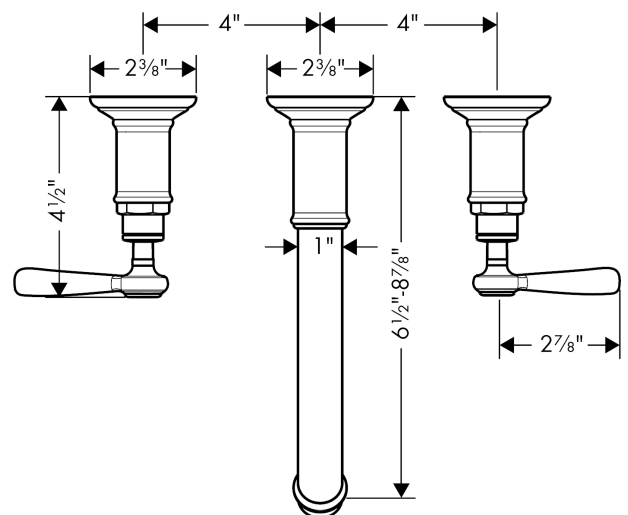

AXOR Montreux
Wall-Mounted Widespread Faucet Trim with Lever Handles, 1.2 GPM
Finishes : **polished nickel** Part no. : **16534831**

Description

Features

- Aerated spray
- Flow: 1.2 GPM (4.5 L/Min)
- 90° ceramic valves

Technology

Product image

Scale drawing

AXOR Montreux
Wall-Mounted Widespread Faucet Trim with Lever Handles, 1.2 GPM
Finishes : **polished nickel** Part no. : **16534831**

Exploded drawing

Year of production: >07/16

AXOR Montreux
Wall-Mounted Widespread Faucet Trim with Lever Handles, 1.2 GPM
 Finishes : **polished nickel** Part no. : **16534831**

Spare parts list

Year of production: >07/16

Pos.	Description	Part no.	PC	PU
1	handle	16691830	0	1
2	set of screw covers, cold / hot water / neutral	97987000	0	1
3	escutcheon for handle	98578000	0	1
4	fixing set	96392000	0	1
5	spout cpl.	98574830	0	1
6	aerator M22x1 (7 l/min)	98583830	0	1
7	escutcheon for spout	98576830	0	1
8	shut off unit left closing	96351001	0	1
9	shut off unit right closing	96350001	0	1
a	base body	10303181	0	1