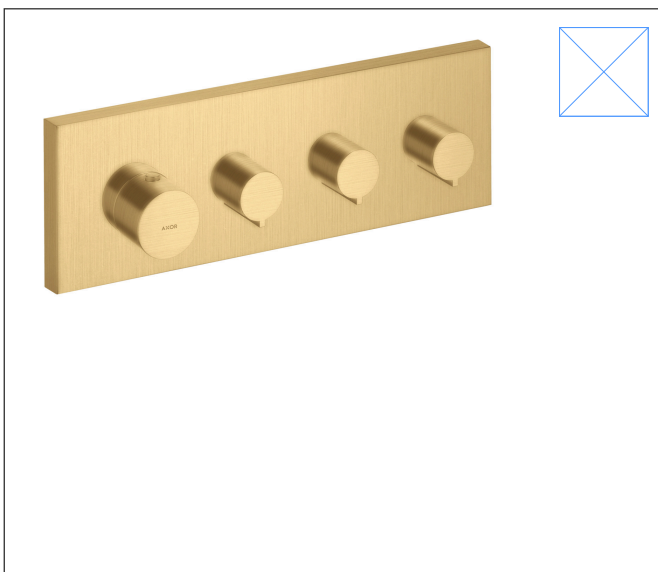

Brand AXOR  
 Art. Name **AXOR ShowerSolutions** Thermostatic Module Trim 15" x 5" for 3 Functions  
 Art. Nr. 10751251  
 Surface brushed gold optic  
 Pos. 1

## Product Picture