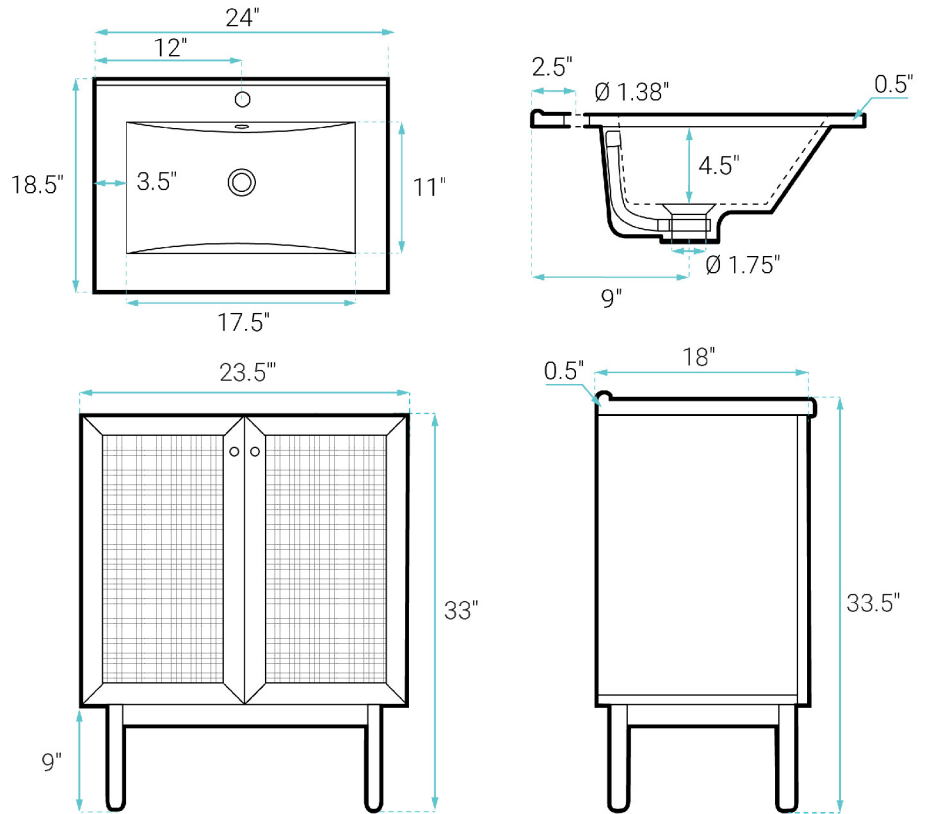

Classé

Swiss Madison®
well made forever

Freestanding Vanity SM-BV662NOMB

FEATURES:

- Sleek, freestanding design
- Glazed ceramic, single sink
- Standard 1.75" drain hole
- Standard 1.38" faucet hole
- Chrome-finish overflow
- Wooden legs

INSTALLATION:

Freestanding, assembly required

COLORS & FINISHES:

- Oak: SM-BV662
- Black: SM-BV662B
- Dark Walnut: SM-BV662WN
- Natural Oak: SM-BV662NO

SPECIFICATIONS:

N.W: 69 lb.

W: 24" x D: 18.5" x H: 33.5"

Inner Sink: D: 11" x W: 17.5" x H: 4.5"

INCLUDED PARTS:

- Freestanding Vanity: SM-BV662NO-C
- Vanity Top Sink: SM-VT324MB
- Leg: SM-BVP07NO
- Cabinet Hardware: SM-BVP09

REQUIRED PARTS:

- Sink Drain*
- Drain Trap*
- Faucet*
- Water Supply Lines