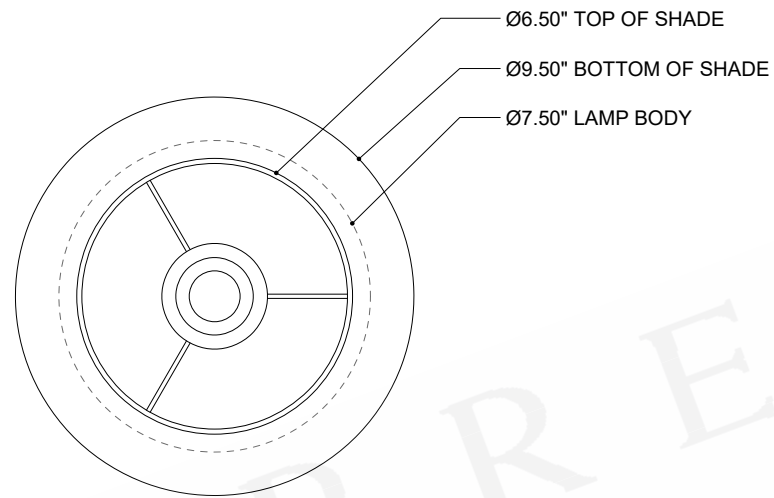

ITEM: 6000-0970

Overall Dimensions

Height: 15"

Diameter: 9.5"

TOP VIEW

FRONT VIEW