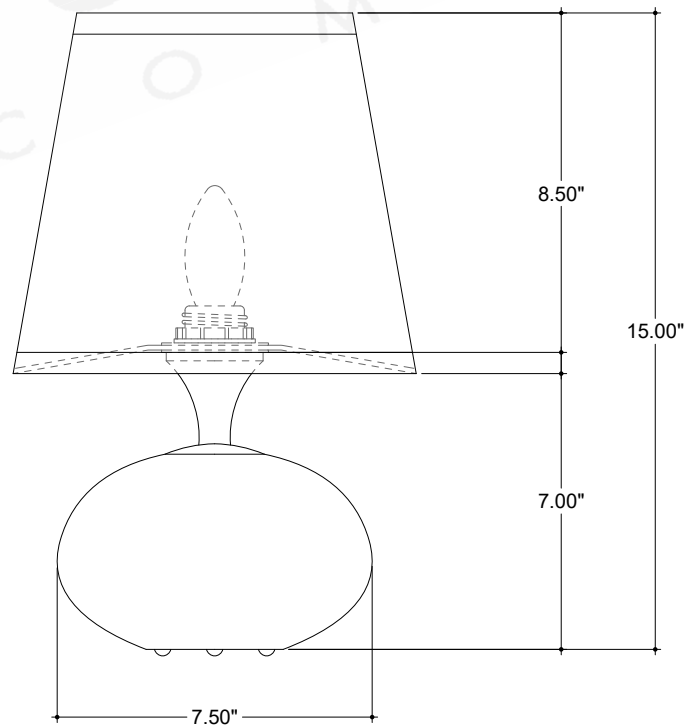

ITEM: 6000-0970

Overall Dimensions

Height: 15"

Diameter: 9.5"

TOP VIEW

FRONT VIEW