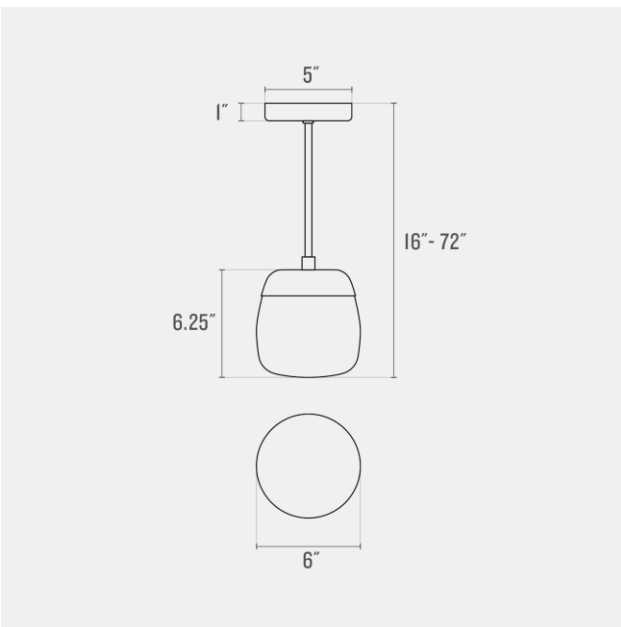

SCHOOLHOUSE

Ray 6" Pendant

Application: Pendant

Product Origin: Processed and assembled in Portland, Oregon using ethically-sourced domestic and global components.

UL Listed: Yes

Max Wattage: 40 W

Voltage: 120/220 Volts

Location Rating: Damp

Dimensions:

Overall: 16" - 72" H x 6" W x 6" D

Canopy: 1" H x 5" W x 5" D

Shade: 6.25" H x 5.5" W x 5.5" D

Materials: Steel / Glass

Details:

- Includes a 40W equivalent G16 frosted LED bulb (5W, 120V, 2700K, 300 lm, CRI 95)
- Suitable for covered outdoor use.
- Max angle for vaulted is 35 degrees.

One year guarantee

Color Options

Paprika
(RD)

Black
(BK)

Dune
(DU)

Pool Blue
(PL)

White
(WT)