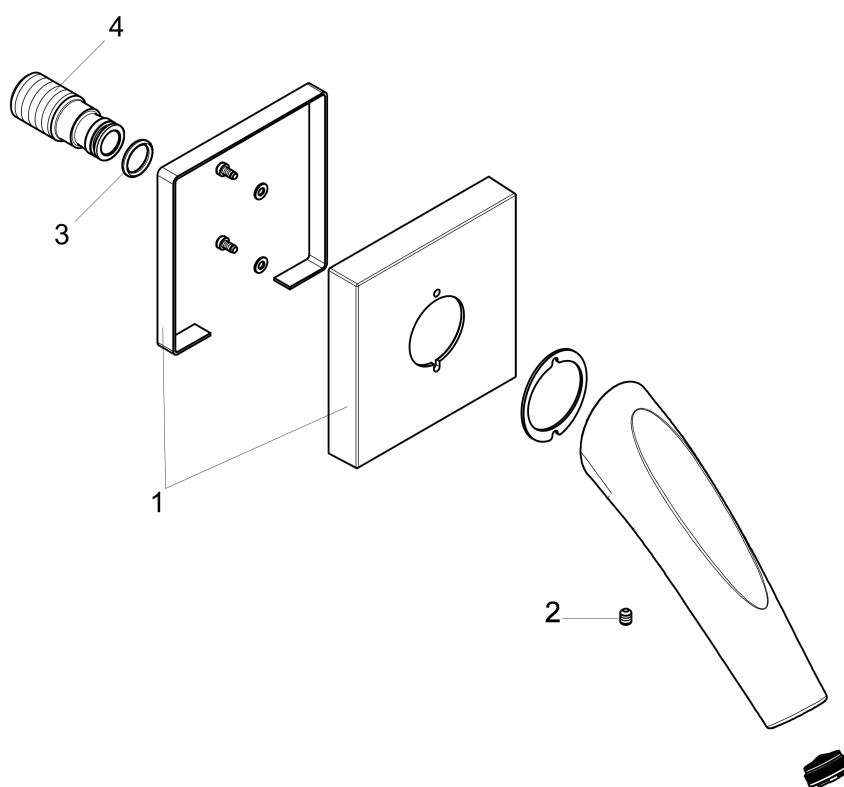

**AXOR Starck Organic  
Tub Spout**

Finishes : **chrome**    Part no. : **12417001**

**Description**

**Features**

- Solid brass
- Includes: 1/2" female and 3/4" male adaptor

**Technology**

**Product image**

**Scale drawing**

**AXOR Starck Organic**  
**Tub Spout**  
Finishes : **chrome**    Part no. : **12417001**

## Exploded drawing

Year of production: >03/13

**AXOR Starck Organic**  
**Tub Spout**  
 Finishes : **chrome**    Part no. : **12417001**

## Spare parts list

Year of production: >03/13

Pos.	Description	Part no.	PC	PU
1	escutcheon	98357000	0	1
2	hollow set screw M6x8	97810000	0	1
3	O-ring 16x2,5	98134000	0	1
4	connecting thread	96472001	0	1
a	special tool	95290000	0	1