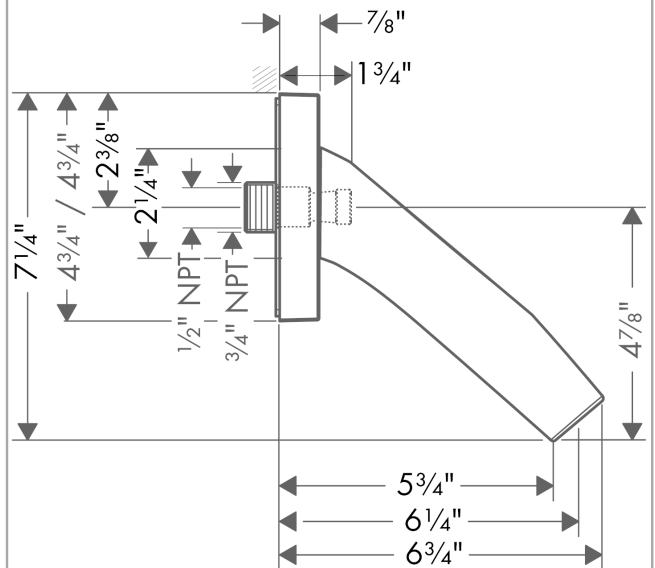

**AXOR Starck Organic  
Tub Spout**

Finishes : **chrome**    Part no. : **12417001**

**Description**

**Features**

- Solid brass
- Includes: 1/2" female and 3/4" male adaptor

**Technology**

**Product image**

**Scale drawing**

**AXOR Starck Organic**  
**Tub Spout**  
Finishes : **chrome**    Part no. : **12417001**

## Exploded drawing

Year of production: >03/13

**AXOR Starck Organic**  
**Tub Spout**  
 Finishes : **chrome**    Part no. : **12417001**

## Spare parts list

Year of production: >03/13

Pos.	Description	Part no.	PC	PU
1	escutcheon	98357000	0	1
2	hollow set screw M6x8	97810000	0	1
3	O-ring 16x2,5	98134000	0	1
4	connecting thread	96472001	0	1
a	special tool	95290000	0	1