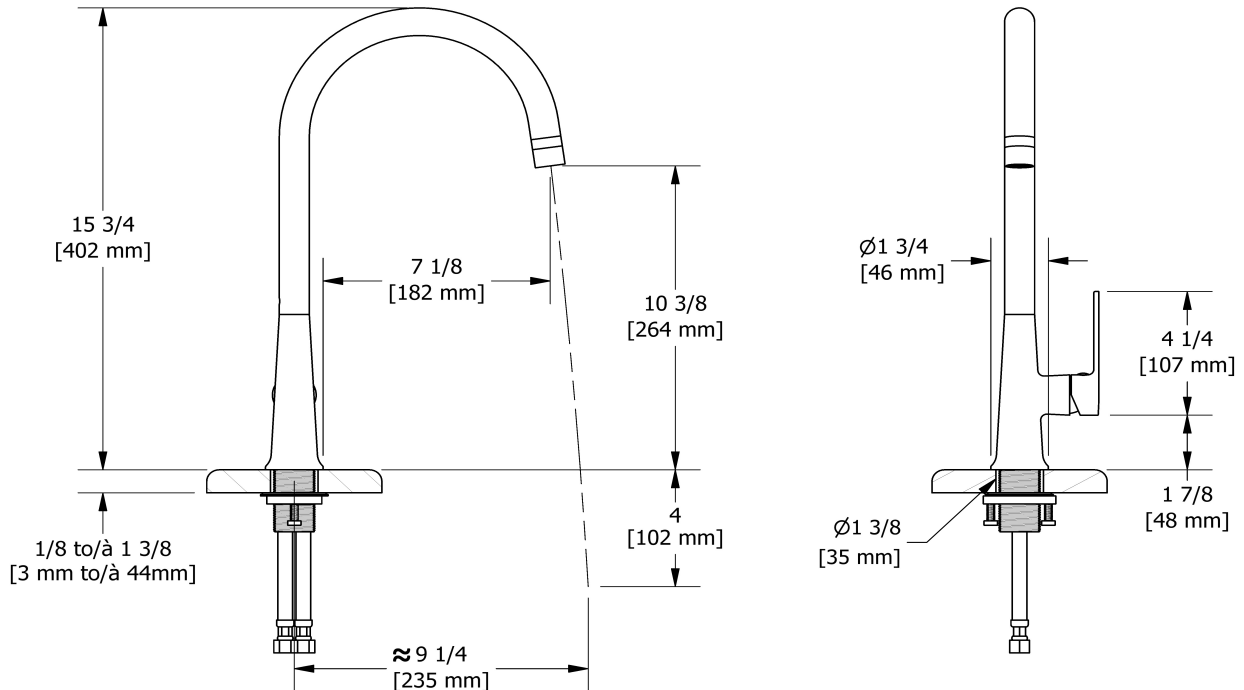

Sizes, models and finishes may differ from those presented.

Warranty

This **Riobel PRO** product you have purchased carries a Limited LIFETIME warranty on their cartridge. All working parts and finishes are guaranteed for a period of five (5) years from the initial purchase date against all manufacturing defects. All electric and/or electronic parts are covered by a 5-years limited warranty. The warranty offered on our products will be honored only if the installation is performed by a certified master plumber.

Customer Service

Ontario, West Canada : 888-287-5354 Quebec, Maritimes, United States : 866-473-8442