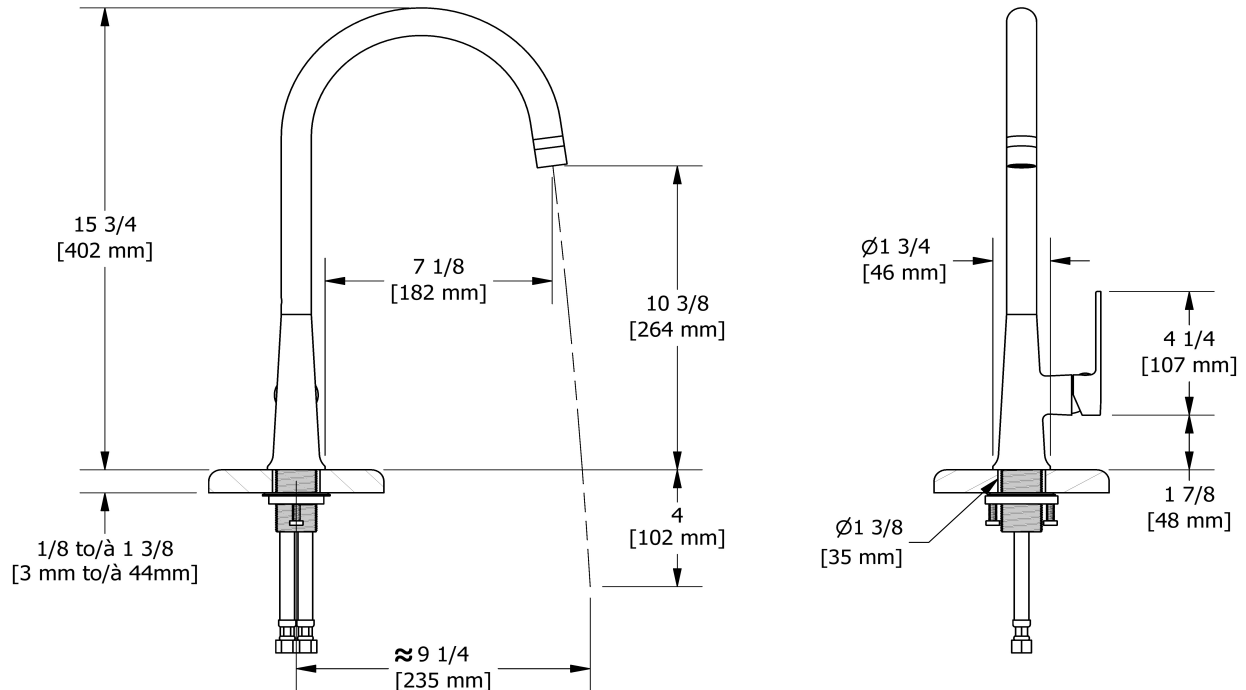

Les dimensions, les modèles et les finis présentés peuvent différer.

Garantie

La robinetterie **Riobel PRO** que vous venez d'acquérir est couverte par une garantie à VIE limitée sur les cartouches. Toutes les autres pièces et finis sont garantis pour un période de cinq (5) ans à partir de la date d'achat contre tous vices de fabrication. Toutes les composantes électriques et/ou électroniques sont couvertes par une garantie limitée de 5 ans.

Service à la clientèle

Ontario, Ouest Canadien : 888-287-5354 Québec, Maritimes, États-Unis : 866-473-8442