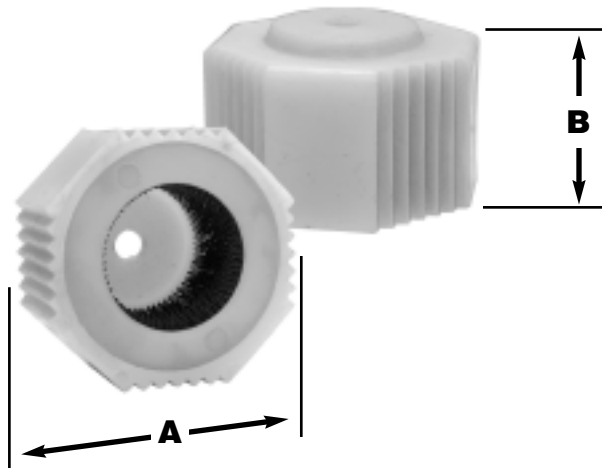

## FEMALE COPPER TUBE BRUSH

**PART NO.(S): B29-625,  
B29-875, B29-999**

PART NO.	DESCRIPTION	A	B
<input type="checkbox"/> B29-625	5/8" copper tube brush	1-5/8"	1-3/16"
<input type="checkbox"/> B29-875	7/8" copper tube brush	1-7/8"	1-7/16"
<input type="checkbox"/> B29-999	1 1/8" copper tube brush	2-1/8"	1-1/4"