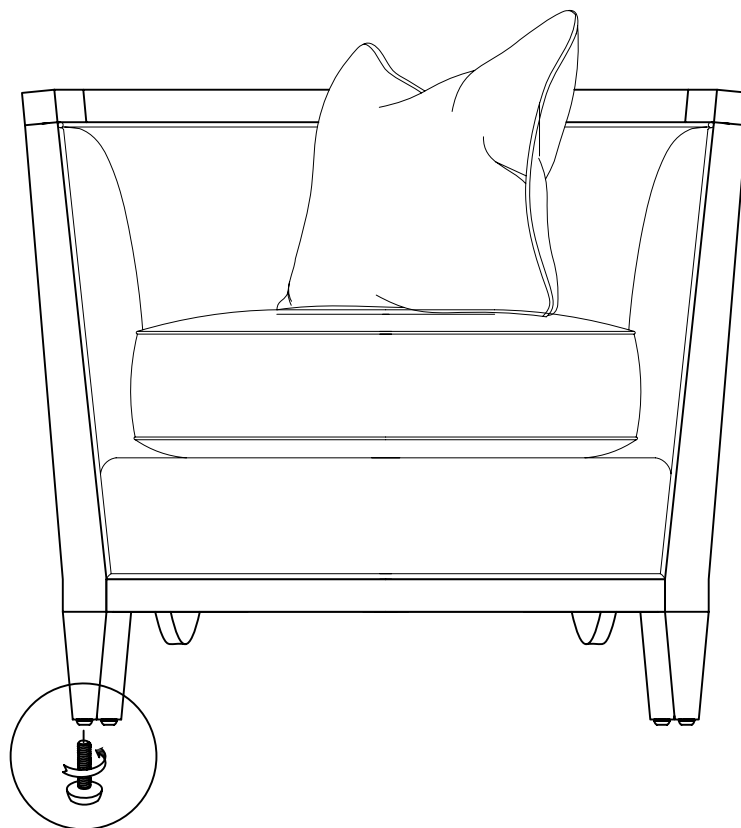

ASSEMBLY INSTRUCTION

ITEM: 5845-52004-99 Joli Lounge Chair

Thank you for purchasing this quality product. Be sure to unpack carefully looking for small parts which may have come loose during shipment.

Read all instruction and study the drawing carefully before starting the assembly process.

Adjust leveler if needed to
level chair on uneven floor.