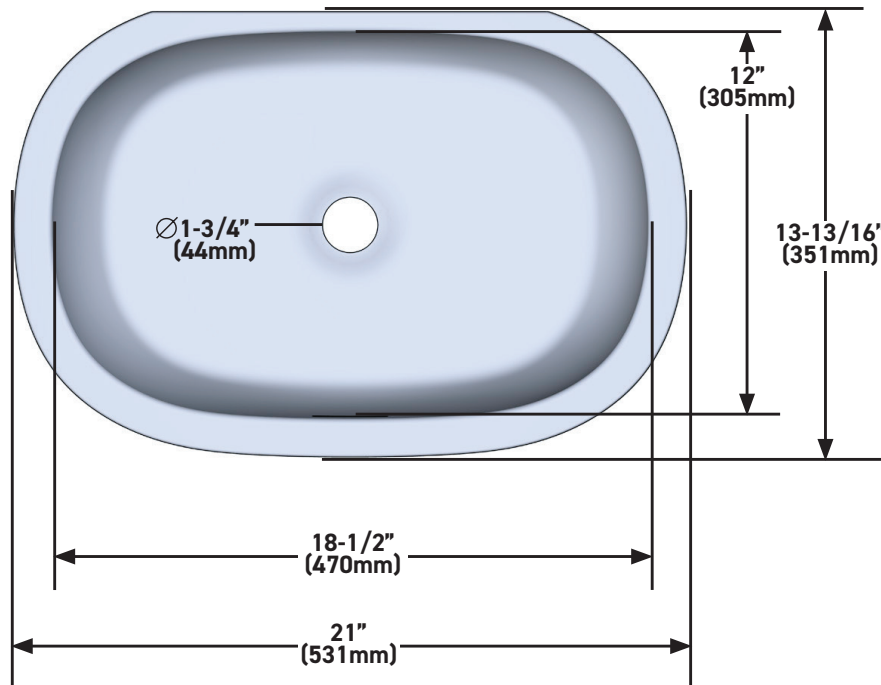

## Barcelona

21" x 14" Undermount Oval Lavatory Sink

**MODEL:** UB-BAR-53

**For warranty or additional information, contact:**

U.S.A.  
[houseofrohl.com/support](http://houseofrohl.com/support)  
 1-800-777-9762