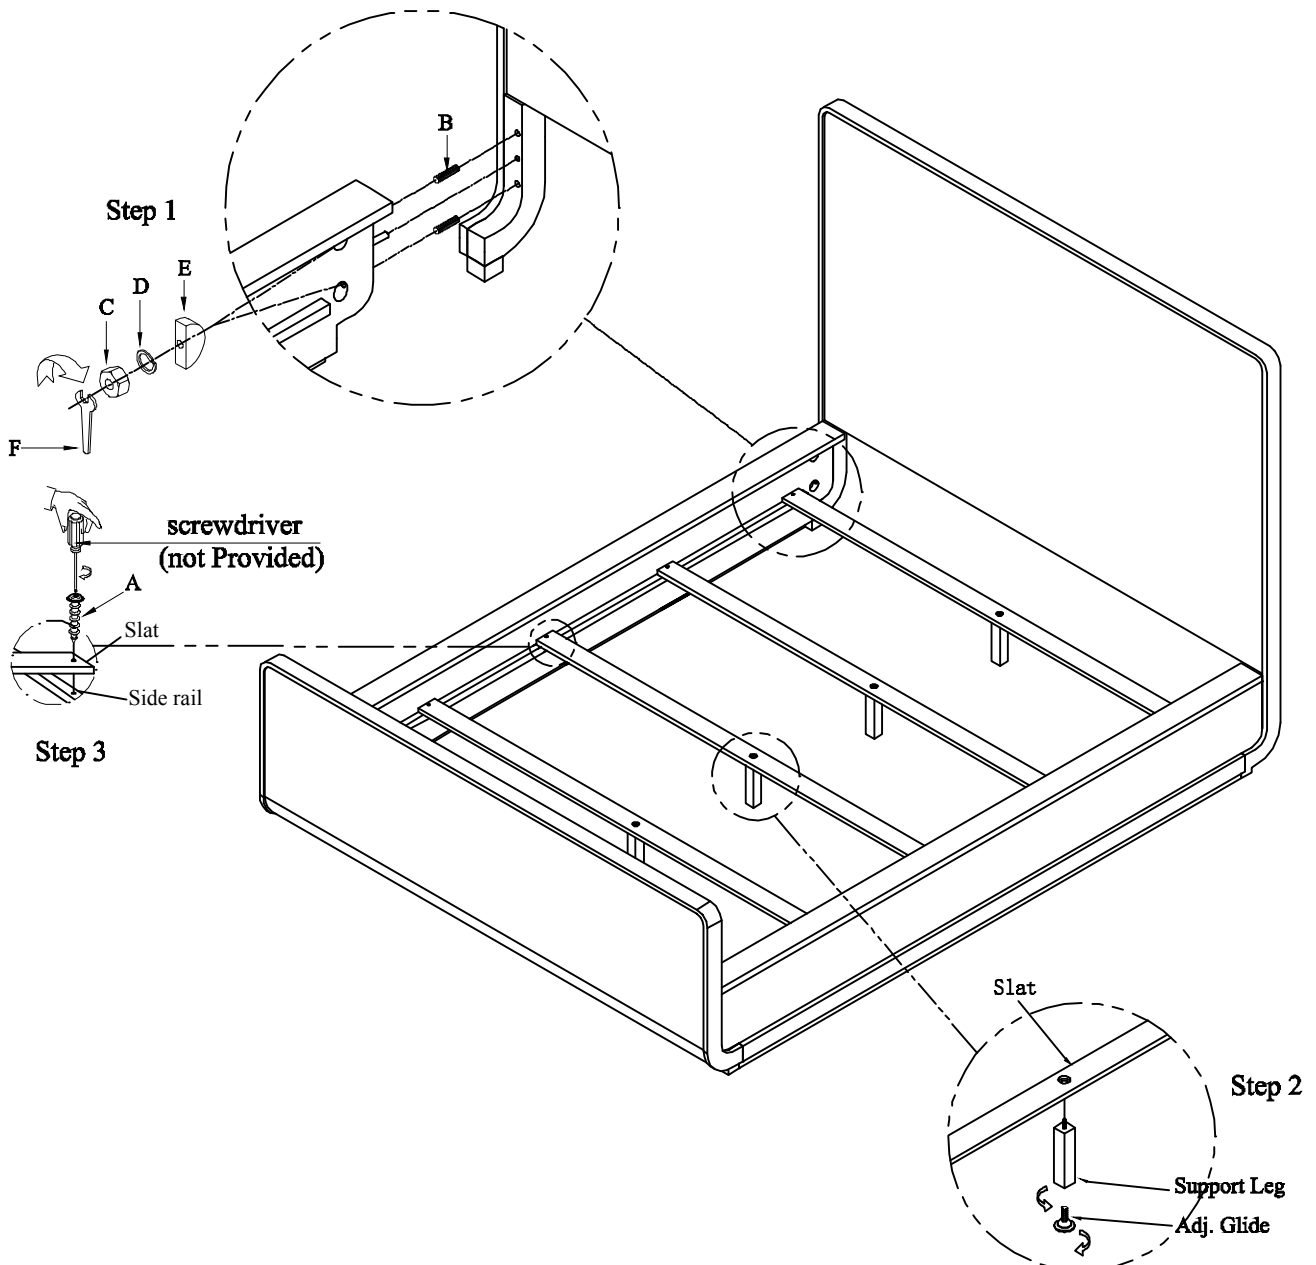

Item: 6120-90467-05 6/0 - 6/6 Sleigh Headboard
 6120-90468-05 6/0 - 6/6 Sleigh Footboard
 6120-90463-05 6/0 Rails

Thank you for purchasing this quality product. Be sure to unpack carefully looking for small parts which may have come loose during shipment.

Read all instruction and study the drawing carefully before starting the assembly process:

HARDWARE PACK

NO	DRAWING	DESCRIPTION	SIZE	Q'TY
A		Screw	8#*1"	10pcs
B		Threaded Rod	Φ5/16"*4-1/2"	8pcs
C		Nut	Ø5/16"*12	8pcs
D		Lock Washer	Φ5/16"×12×3	8pcs
E		Curved Washer	L32*13*8	8pcs
F		Hex Wrench	12MM	1pc

Adjust levelers if needed, to level case on uneven floor