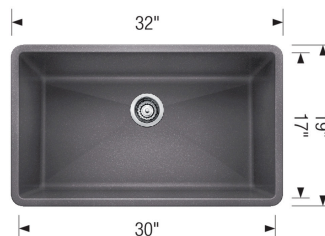

Sink Specifications

Color	SKU
Biscuit	440151
Café	440147
Metallic Gray	440148
Anthracite	440149
White	440150
Truffle	441297
Cinder	441478
Concrete Gray	442740
Coal Black	442935

PRECIS SUPER SINGLE SILGRANIT

Design and Planning Tips

- Min cabinet size: 36 in
- Bowl depth: 9,5 in (240.0 mm)

What is included:

Installation instructions

Cut-out template

Limited Lifetime Warranty

Undermount installation only

Minimum cabinet size: 36"

Cut-out Dimensions:

Cut-out Length: 30.25"

Cut-out Width: 17.25"

Cut-out Below Counter Depth: 10.29"

Sink Bowl Dimensions:

Sink Bowl Length (left-to-right): 30"

Sink Bowl Width (front-to-back): 17"

Sink Bowl Depth: 9.5"