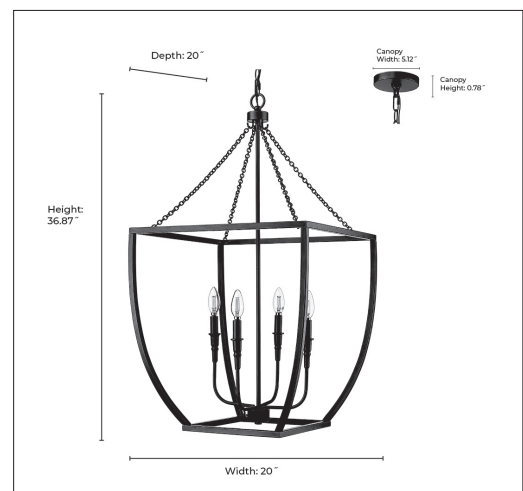

13804

KELSEY FOUR LIGHT PENDANT

FINISH

MB - Matte Black

DIMENSIONS

Width 20"
Height 36.87"
Backplate Width 5.12"
Backplate Height 0.78"
Backplate Depth 5.12"
Chain 60"
Wire 144"
Weight 9.54 lbs

MATERIAL

Steel

GLASS

Glass No

LAMPING

Bulbs 4-Candle
Bulb Base Candelabra (E12)
Watts per Bulb 60W
Voltage 120V
Total Wattage 240W
Bulbs Included No

CERTIFICATION

ETL Listed Dry Location

ITEM NUMBER

SKU's 13804 MB

13804 MB

Millennium Lighting
105 Declaration Drive
McDonough, GA 30253
www.millenniumlighting.com