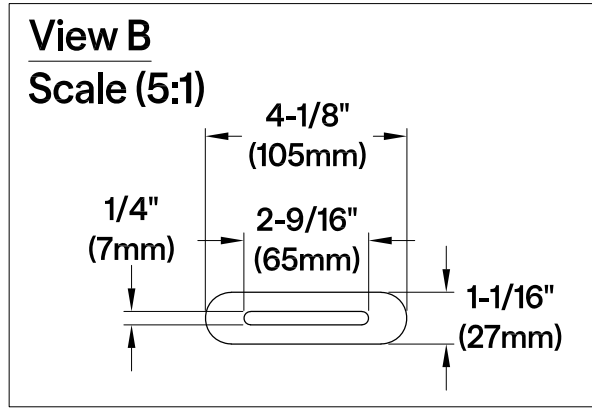

VTDE663124

66" Acrylic Pedestal Tub with Drain

Section A-A