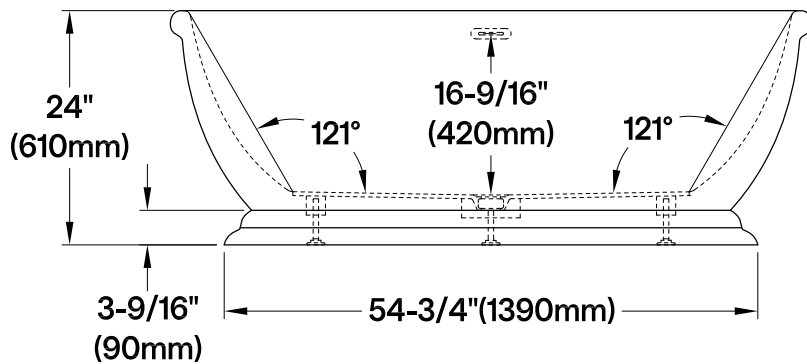

VTDE663124

66" Acrylic Pedestal Tub with Drain

Section A-A