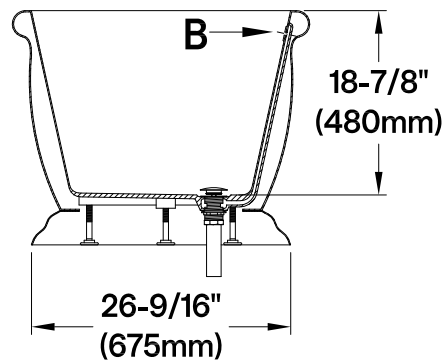

VTDE663124

66" Acrylic Pedestal Tub with Drain

Section A-A