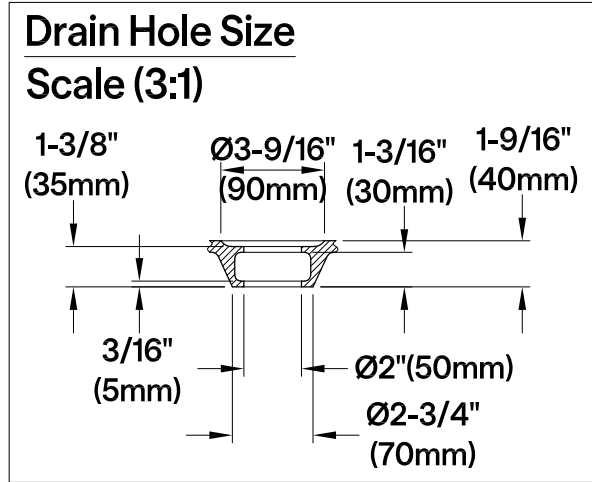

VTDE663124

66" Acrylic Pedestal Tub with Drain

Section A-A