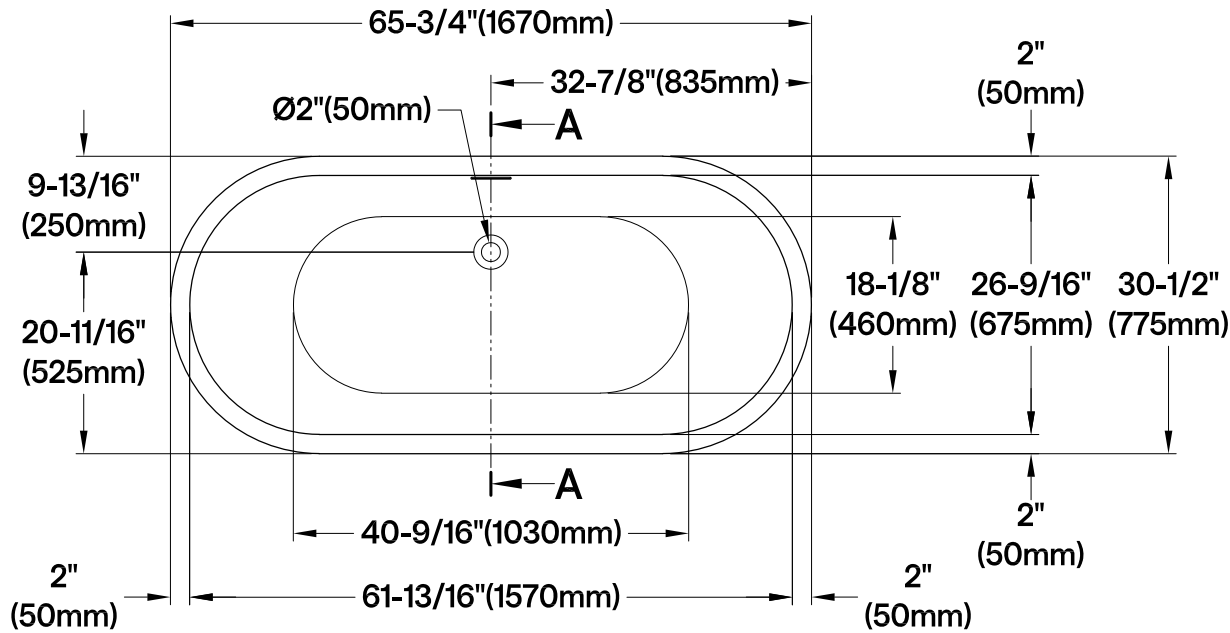

VTDE663124

66" Acrylic Pedestal Tub with Drain

Section A-A