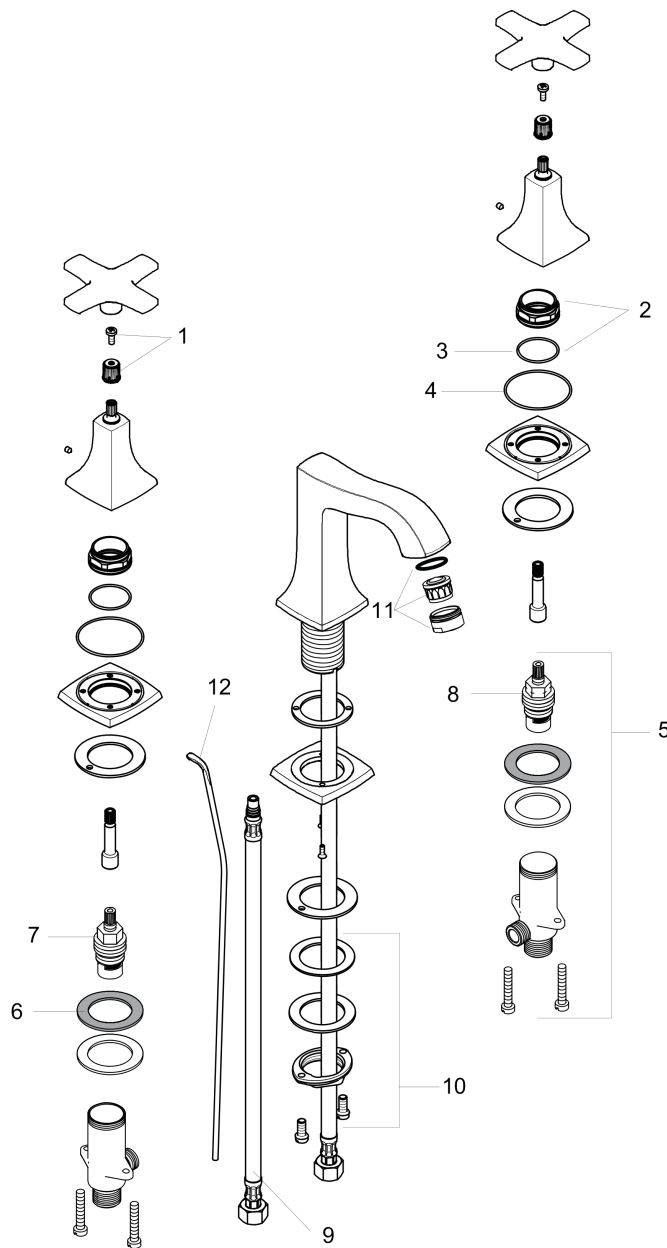

Metropol Classic
Widespread Faucet 160 with Cross Handles and Pop-Up Drain, 1.2 GPM
 Finishes : **chrome** Part no. : **31307001**

Exploded drawing

Year of production: >01/18

Metropol Classic

Widespread Faucet 160 with Cross Handles and Pop-Up Drain, 1.2 GPM

Finishes : **chrome** Part no. : **31307001**

Spare parts list

Year of production: >01/18

| Pos. | Description | Part no. | Price | PU |
|------|-----------------------------------|----------|-------|----|
| 1 | handle fixing set | 98932000 | - | 1 |
| 2 | nut | 92825000 | - | 1 |
| 3 | O-ring 29x1,5 | 92738000 | - | 1 |
| 4 | O-ring 48x1,5 | 92159000 | - | 1 |
| 5 | stop valve cpl. | 97357001 | - | 1 |
| 6 | lever collar | 97548000 | - | 1 |
| 7 | shut off unit right closing | 94009000 | - | 1 |
| 8 | shut off unit left closing | 94008000 | - | 1 |
| 9 | connection hose 18½" M8x0,75 3/8" | 96321001 | - | 1 |
| 10 | fixing set (Ø 32) | 13961000 | - | 1 |
| 11 | aerator M24x1 (4,5 l/min) | 92877000 | - | 1 |
| 12 | pull rod | 96657000 | - | 1 |
| a | pop up waste | 88509000 | - | 1 |
| b | handle for hot water | 92826000 | - | 1 |
| c | handle for cold water | 92827000 | - | 1 |
| d | escutcheon for handle | 92824000 | - | 1 |
| e | escutcheon | 92823000 | - | 1 |
| f | spout cpl. | 92820000 | - | 1 |
| g | escutcheon for spout | 92814000 | - | 1 |