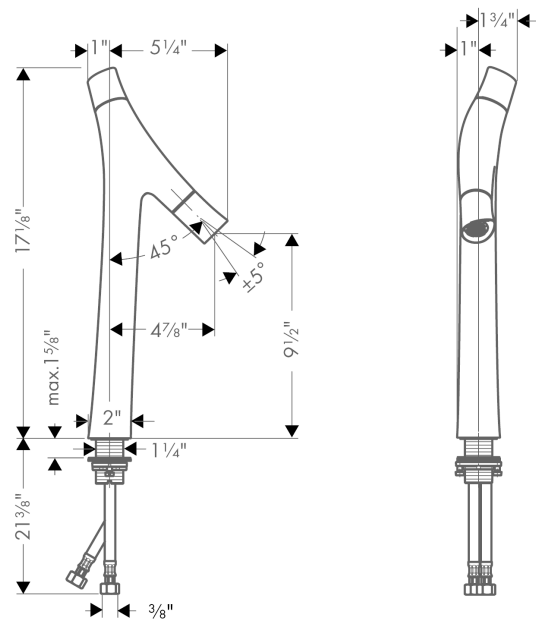

AXOR Starck Organic
2-Handle Faucet 240, 1.2 GPM
 Finishes : **chrome** Part no. : **12013001**

Description

Features

- Shower spray pattern
- Flow: 0.9 GPM (3.4 L/Min)
- Flow boost setting: 1.2 GPM (4.5 L/Min)
- Ceramic cartridge for volume control
- Ceramic cartridge for temperature control
- Separate controls for temperature and volume
- Does not include: Pop-up assembly

Technology

Product image

Scale drawing

AXOR Starck Organic
2-Handle Faucet 240, 1.2 GPM
Finishes : **chrome** Part no. : **12013001**

Exploded drawing

Year of production: >07/16

AXOR Starck Organic
2-Handle Faucet 240, 1.2 GPM
 Finishes : **chrome** Part no. : **12013001**

Spare parts list

Year of production: >07/16

Pos.	Description	Part no.	PC	PU
1	handle	98296000	0	1
2	handle fixing set	98932000	0	1
3	color-ring cold / hot water	98304000	0	1
4	cartridge, assy	98303000	0	1
5	O-ring 11x1,5	98385000	0	1
6	shut off cartridge	98301000	0	1
7	spout cpl.	98297000	0	1
8	spray former	98299000	0	1
9	flow limiter (4 l/min)	92491000	0	1
10	special tool	95158000	0	1
11	fixing set (Ø 32)	13961000	0	1
12	flat seal	98749000	0	1
13	connection hose 900 mm M8x0,75 G3/8	95372000	0	1
14	non return valve DW 10	96456000	0	1
15	filter packing	95291000	0	1
16	adapter for connection hose	88802000	0	1