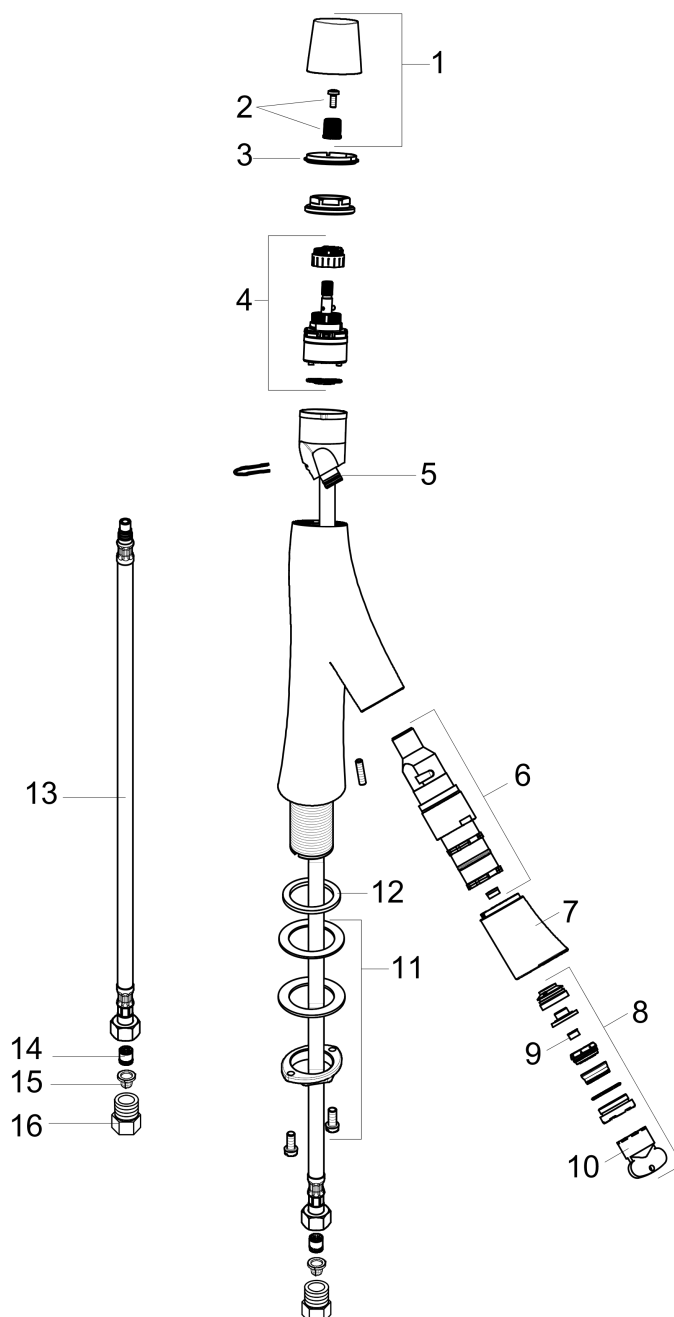

AXOR Starck Organic
2-Handle Faucet 240, 1.2 GPM
 Finishes : **chrome** Part no. : **12013001**

Description

Features

- Shower spray pattern
- Flow: 0.9 GPM (3.4 L/Min)
- Flow boost setting: 1.2 GPM (4.5 L/Min)
- Ceramic cartridge for volume control
- Ceramic cartridge for temperature control
- Separate controls for temperature and volume
- Does not include: Pop-up assembly

Technology

Product image

Scale drawing

AXOR Starck Organic
2-Handle Faucet 240, 1.2 GPM
Finishes : **chrome** Part no. : **12013001**

Exploded drawing

Year of production: >07/16

AXOR Starck Organic
2-Handle Faucet 240, 1.2 GPM
 Finishes : **chrome** Part no. : **12013001**

Spare parts list

Year of production: >07/16

Pos.	Description	Part no.	PC	PU
1	handle	98296000	0	1
2	handle fixing set	98932000	0	1
3	color-ring cold / hot water	98304000	0	1
4	cartridge, assy	98303000	0	1
5	O-ring 11x1,5	98385000	0	1
6	shut off cartridge	98301000	0	1
7	spout cpl.	98297000	0	1
8	spray former	98299000	0	1
9	flow limiter (4 l/min)	92491000	0	1
10	special tool	95158000	0	1
11	fixing set (Ø 32)	13961000	0	1
12	flat seal	98749000	0	1
13	connection hose 900 mm M8x0,75 G3/8	95372000	0	1
14	non return valve DW 10	96456000	0	1
15	filter packing	95291000	0	1
16	adapter for connection hose	88802000	0	1