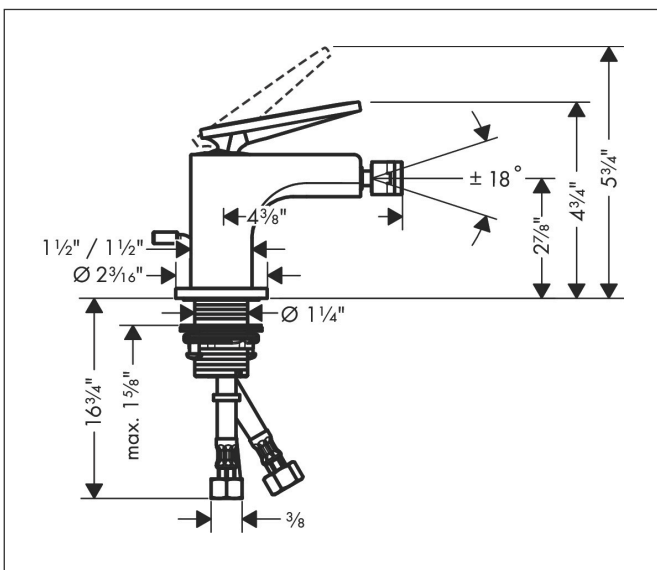

Brand	AXOR
Art. Name	AXOR Citterio Single-Hole Bidet Faucet - Rhombic Cut
Art. Nr.	39201341
Surface	brushed black chrome
Pos.	1

Product Picture

Features

- Consists of: Single-lever bidet faucet, Pop-up assembly
- Spout height: 73 mm
- Pivoting aerator
- Spray modes: Aerated spray
- Ceramic cartridge
- Includes pop-up drain

Drawing

Technology