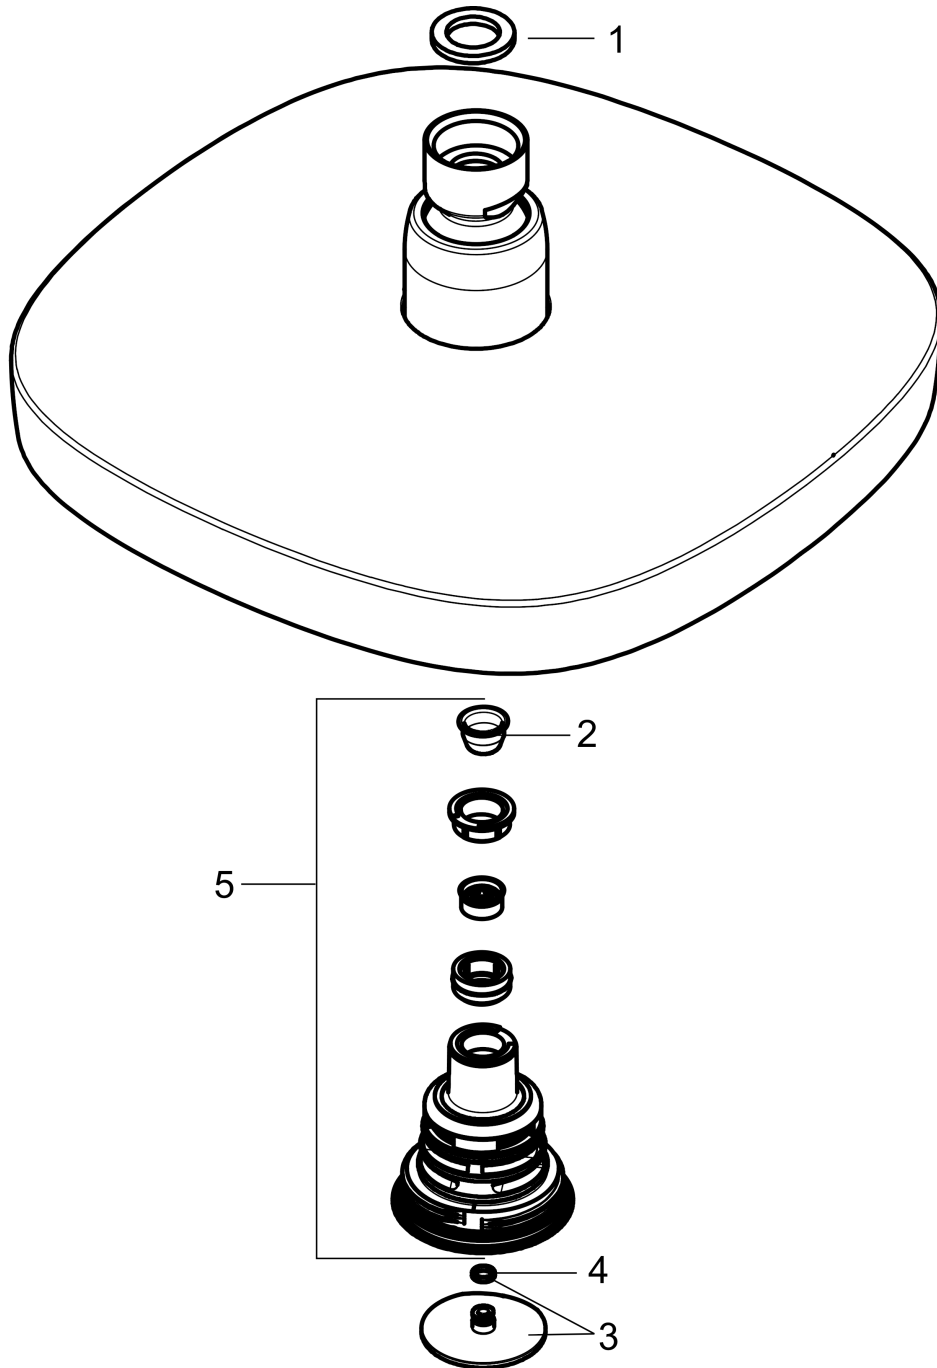

**Croma Select E**  
**Showerhead 180 2-Jet, 1.8 GPM**  
 Finishes : **chrome**    Part no. : **04387000**

**Description**

**Features**

- 147 no-clog spray channels
- Spray modes: Rain, IntenseRain
- Flow: 1.8 GPM (6.8 L/Min)
- Select button for comfortable alternation of spray modes
- Fully-finished matching spray face

**Item details**

List Price \$ 299.00

**Technology**

**Compliance**

**Product image**

**Scale drawing**

**Croma Select E**  
**Showerhead 180 2-Jet, 1.8 GPM**  
Finishes : **chrome** Part no. : **04387000**

Exploded drawing

Year of production: >01/18

**Croma Select E**  
**Showerhead 180 2-Jet, 1.8 GPM**  
 Finishes : **chrome**    Part no. : **04387000**

**Spare parts list**

Year of production: >01/18

<b>Pos.</b>	<b>Description</b>	<b>Part no.</b>	<b>Price</b>	<b>PU</b>
1	seal	98058000	-	1
2	filter	97735000	-	1
3	cover	98344000	-	1
4	O-ring 3x1	98384000	-	1
5	selector assy	93092000	-	1