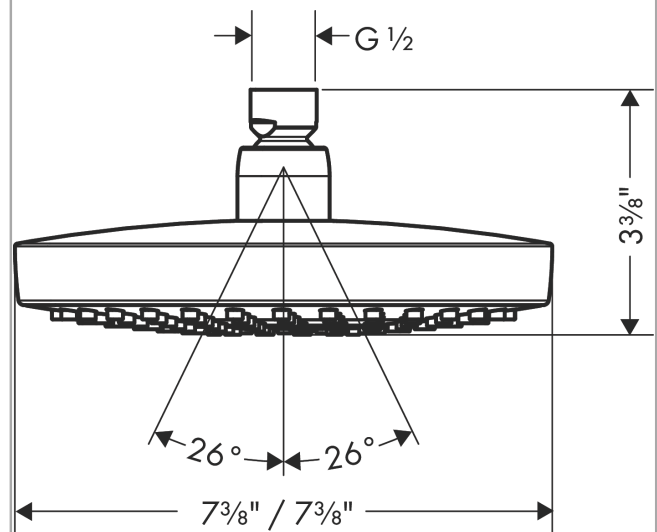

**Croma Select E**  
**Showerhead 180 2-Jet, 1.8 GPM**  
 Finishes : **chrome**    Part no. : **04387000**

**Description**

**Features**

- 147 no-clog spray channels
- Spray modes: Rain, IntenseRain
- Flow: 1.8 GPM (6.8 L/Min)
- Select button for comfortable alternation of spray modes
- Fully-finished matching spray face

**Item details**

List Price \$ 299.00

**Technology**

**Compliance**

**Product image**

**Scale drawing**

**Croma Select E**  
**Showerhead 180 2-Jet, 1.8 GPM**  
Finishes : **chrome** Part no. : **04387000**

Exploded drawing

Year of production: >01/18

**Croma Select E**  
**Showerhead 180 2-Jet, 1.8 GPM**  
 Finishes : **chrome**    Part no. : **04387000**

**Spare parts list**

Year of production: >01/18

<b>Pos.</b>	<b>Description</b>	<b>Part no.</b>	<b>Price</b>	<b>PU</b>
1	seal	98058000	-	1
2	filter	97735000	-	1
3	cover	98344000	-	1
4	O-ring 3x1	98384000	-	1
5	selector assy	93092000	-	1