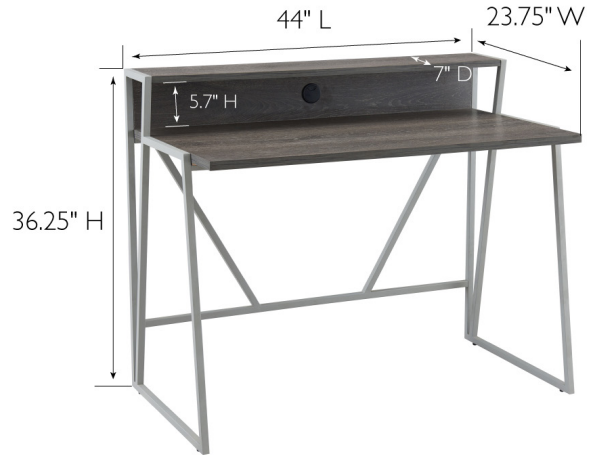

Fletcher Desk  
Weathered Wood/Nickel

**SPECIFICATIONS**

MATERIAL CONSTRUCTION:	Iron
ASSEMBLY REQUIRED:	Yes
TOOLS NEEDED FOR ASSEMBLY:	Allen Wrench
ASSEMBLED DIMENSIONS:	36.25" H x 44" L x 23.75" W
ASSEMBLED WEIGHT:	53.8 lbs.
CABLE MANAGEMENT:	Yes
AC/USB OUTLET:	No
KNEE SPACE DEPTH:	23.6"
KNEE SPACE WIDTH:	44"
TOP MATERIAL:	HPL
SIDES MATERIAL:	Iron
LEG MATERIAL:	Metal
FRAME COLOR:	Nickel
TOP COLOR:	Weathered Wood
FRAME STYLE:	Trapezoid Frame