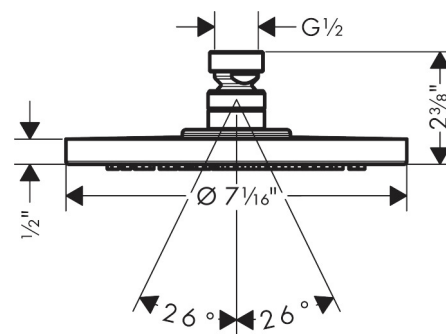

Brand	hansgrohe
Art. Name	Raindance S Showerhead 180 1-Jet PowderRain, 1.5 GPM
Art. Nr.	26929001
Surface	chrome
Pos.	1

Product Picture

Drawing

Technology

Features

- Spray modes: PowderRain
- Flow: 1.5 GPM (5.7 L/Min)
- Fully-finished matching spray face