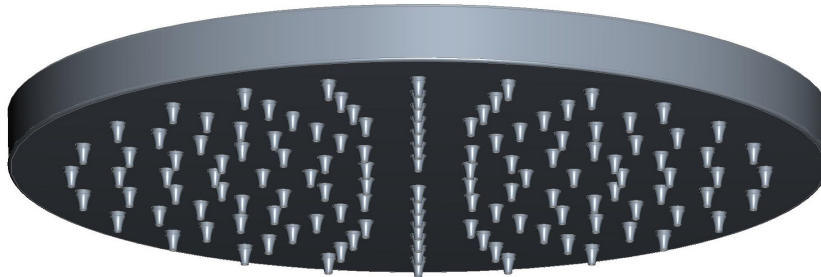

ORDER BY PART NUMBER

## ILLUSTRATED PARTS

**1075/8**

8" Rain Showerhead

ID	Kit Number	Finish
A	1590/8*	See below

**\*Finish Determined by Suffix**

Finish	Description
APC	Polished Chrome
FB	French Brass
IB	Italian Brass
PN	Polished Nickel
SG	Satin Gold
STN	Satin Nickel
SUB	Satin Unlacquered Brass
TCB	Tuscan Brass
ULB	Unlacquered Brass