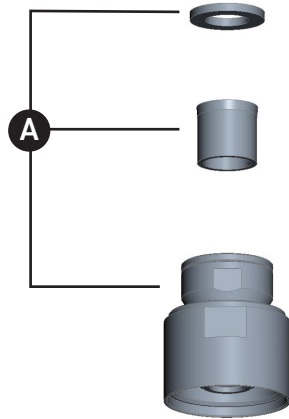

ORDER BY PART NUMBER

## ILLUSTRATED PARTS

**1075/8**

8" Rain Showerhead

ID	Kit Number	Finish
A	1590/8*	See below

**\*Finish Determined by Suffix**

Finish	Description
APC	Polished Chrome
FB	French Brass
IB	Italian Brass
PN	Polished Nickel
SG	Satin Gold
STN	Satin Nickel
SUB	Satin Unlacquered Brass
TCB	Tuscan Brass
ULB	Unlacquered Brass