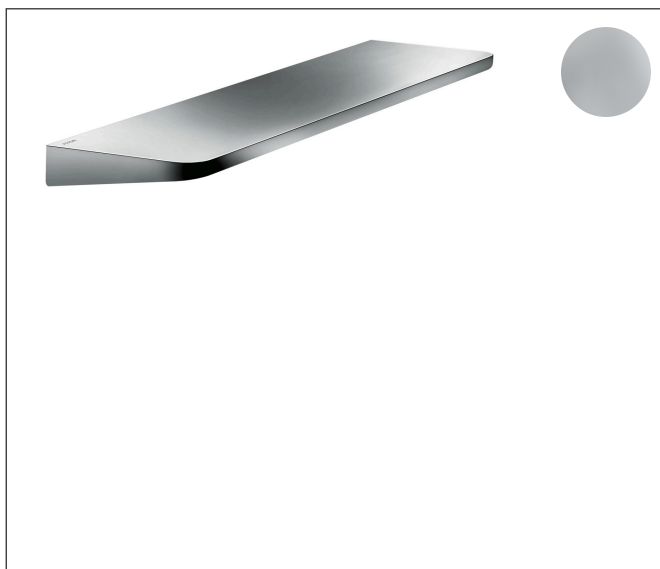

Brand	AXOR
Art. Name	AXOR Universal Circular
Art. Nr.	42844000
Surface	chrome
Pos.	1

Product Picture

Features

- Wall-mounted
- Material frame: solid Brass
- material shelf: Metal
- with mounting material
- concealed fastening
- Diameter of drilled hole: 6 mm
- Suitable for installation inside shower compartment

Drawing