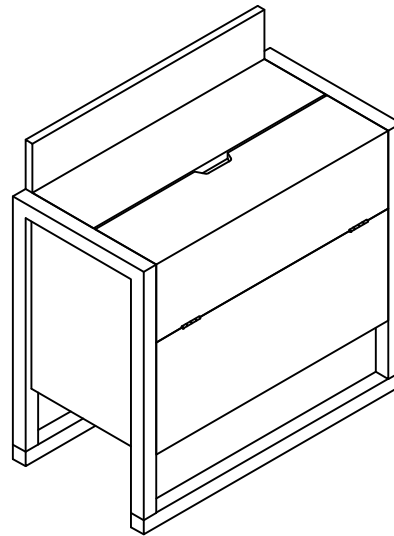

PLEASE CONTACT US FIRST

TollFree: 1-800-935-3959 (Mon. Fri. 9:00AM to 5:00 PM EST)

☒ support@teamson.com

1-631-274-3353

Thank you for choosing Teamson produce. If you need help with assembly or if you are missing parts, hardware, we are here to help !

Versanora

Item No: VNF-00039

Item name: Raduno Side Table w/Wine rack

Warning

Small parts and sharp points may be present prior to assembly.

Please follow the assembly instructions closely. Improper assembly can result in personal or property damage. 2 adults are required to safely assemble this product.

Care Instructions

Dust often using a clean, soft, dry and lint-free cloth. • When blot spills, wipe with a clean, damp cloth immediately. We do not recommend the use of chemical cleansers, abrasives or furniture polish on our lacquered finish.

Periodically check to make sure all connections are tight. Re-tighten if necessary.

Hardware List:

A		8PCS
B		8PCS
C		12PCS
D		6PCS
E		4PCS
F		1PC
G		12PCS
H		2PCS

Part List:

1	2	3	4	5	6	7	8	9
1PC	1PC	1PC	1PC	1PC	1PC	1PC	1PC	2PCS

MADE IN CHINA

www.teamson.com