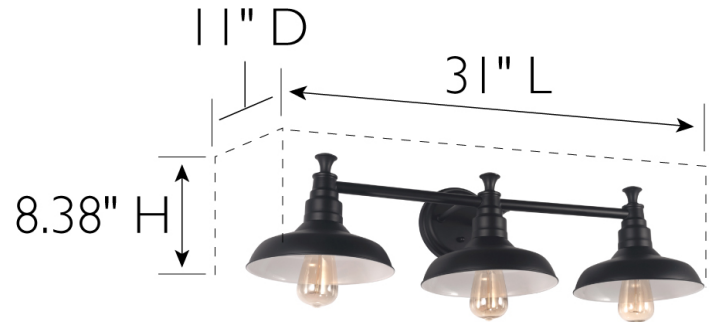

Kimball 3-Light Dimmable Vanity Light
Matte Black

SPECIFICATIONS

MOUNTING:	Wall Mount	LED BRIGHTNESS (LUMENS):	N/A
SLOPED CEILING ADAPTABLE:	No	LED COLOR CORRELATED TEMPERATURE (CCT):	N/A
LAMP TYPE:	Maximum 60W Medium Base Bulb	LED COLOR RENDERING INDEX (CRI):	N/A
BULB INCLUDED:	No	LED EFFICACY:	N/A
WATTS PER BULB:	60W	LED AVERAGE RATED LIFE:	N/A
TOTAL WATTAGE:	180W	ENERGY EFFICIENT:	No
DIMMABLE:	Yes	LIGHTING AMPS:	N/A
MATERIAL CONSTRUCTION:	Steel	VOLTAGE:	120V
ASSEMBLED DIMENSIONS:	8.38" H x 31" L x 11" D		
WEIGHT:	1.44 lbs.		
BACKPLATE DIMENSIONS:	5.51" H x 5.51" W x 1.18" D		
CANOPY/PLATE DIMENSIONS:	N/A		
GLASS/SHADE DIMENSIONS:	3" H x 9" L x 9" D		
GLASS/SHADE MATERIAL:	Steel		
GLASS/SHADE TYPE:	Metal		
GLASS/SHADE COLOR:	Black		