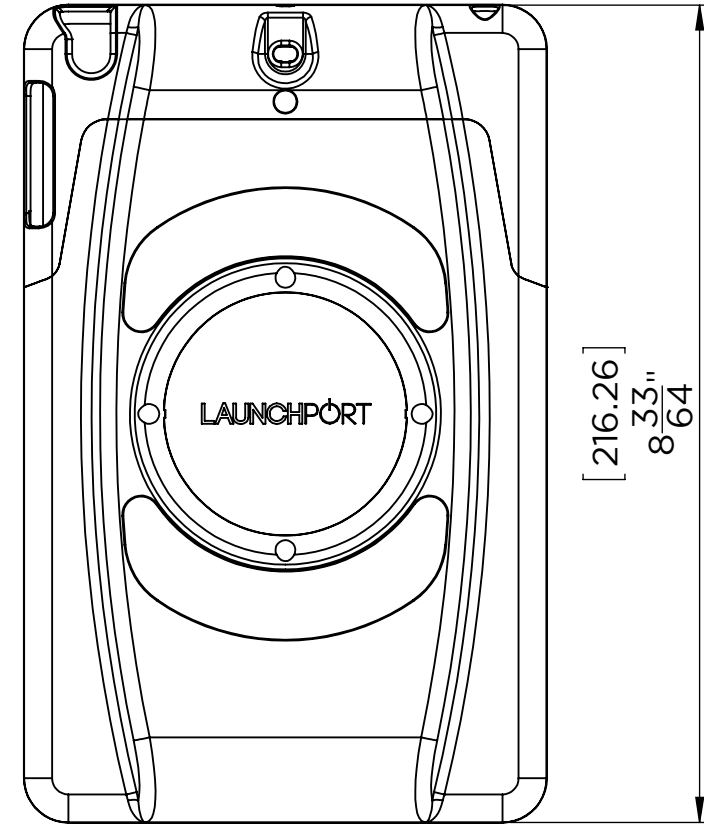

4

3

2

1

[138.37]
5 29"
64

METRIC/INCHES		I PORT BY SONANCE	
DESIGNED IN SAN CLEMENTE, CALIFORNIA BY IPORT		NAME LAUNCHPORT AM.2 SLEEVE	
NOTICE OF PROPRIETARY INFORMATION: THE INFORMATION CONTAINED HEREIN IS THE PROPRIETARY PROPERTY OF DANA INNOVATIONS. THE POSSESSOR AGREES TO THE FOLLOWING: 1. TO MAINTAIN THIS DOCUMENT IN CONFIDENCE 2. NOT TO REPRODUCE OR COPY IT 3. NOT TO REVEAL OR PUBLISH IT IN WHOLE OR IN PART 4. ALL RIGHTS RESERVED		SIZE B	SKU 70304 & 70305
SCALE: 1:2		GW 1.2lbs / NW .45lbs	REV A
		SHEET 1 OF 1	