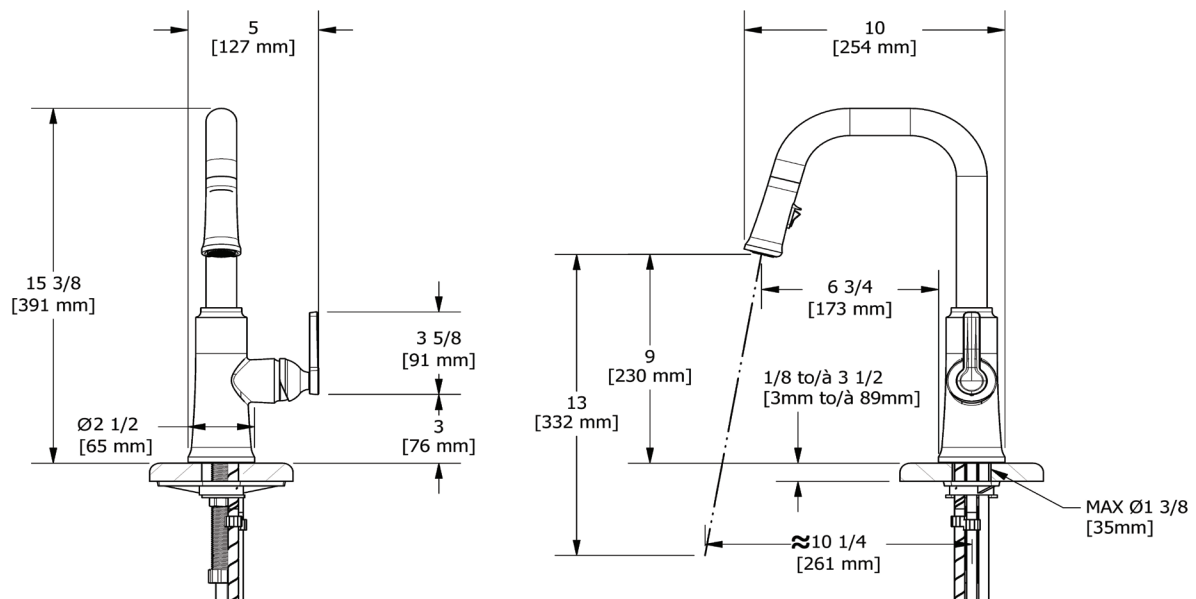

For warranty or additional information, contact:

U.S.A.
houseofrohl.com/support
1-800-777-9762

QUEBEC / MARITIMES / WESTERN CANADA
QUÉBEC / MARITIMES / OUEST CANADIEN
QUEBEC / MARITIMOS / CANADA OCCIDENTAL
houseofrohl.ca/support
1-866-473-8442

ONTARIO
houseofrohl.ca/support
1-800-287-5354