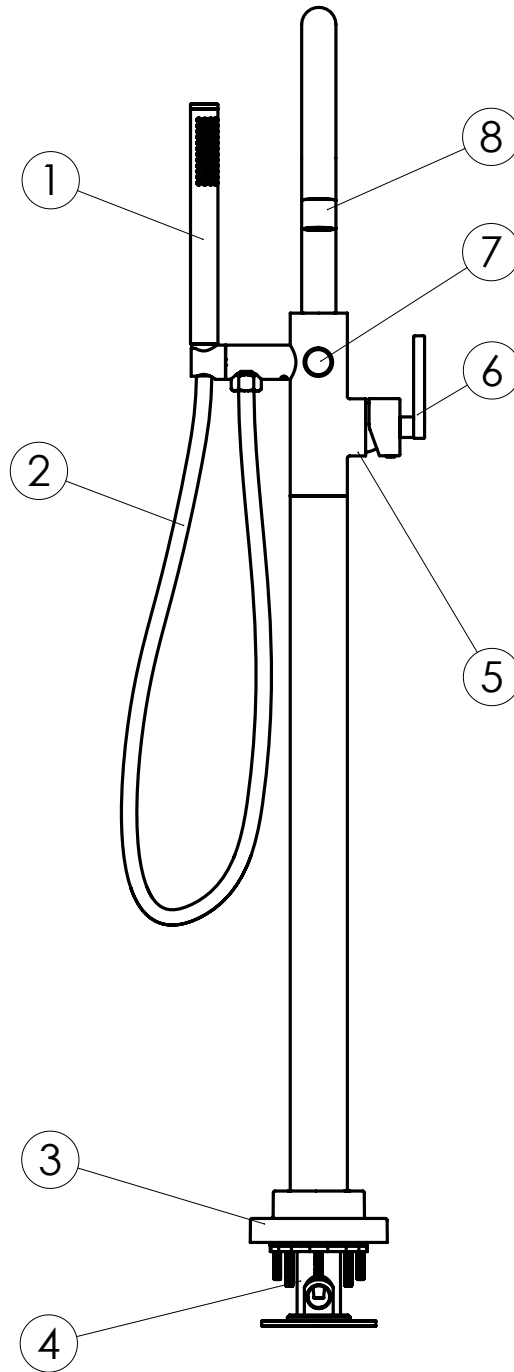

LOMBARDIA/AVANTI SINGLE LEG FLOOR MOUNTED TUB FILLER

ROHL Italian Bath

M2287LM/TO

FEATURES

- Popular single leg, floor mounted tub filler
- Brass construction
- Side mounted single metal lever for volume and temperature control
- Ceramic disc cartridge for long lasting performance
- Single-function handshower with easy clean spray face
- 360° Swivel spout; 10 5/16" spout reach; 34 15/16" spout outlet height
- 59" flexible metal hose length
- 8.2 GPM flow rate at 60 PSI for tub filler and 2.0 GPM for handshower
- Rough must be recessed under the finished floor
- Remote thermostatic valve may be needed; verify local code requirements
- 1/2" Female connections
- Must order R922390000 rough to complete

SPARE PARTS

No	ITEM No	DESCRIPTION
1	R945189STN R945189PN R945189APC	HAND SHOWER
2	R9451591STN R9451592PN R9451593APC	HOSE - 59"
3	R94036851STN R94036852PN R94036853APC	ESCUTCHEON
4	R942589	MOUNTING KITS
5	R9261915	CARTRIDGE
6	R94036891STN R94036892PN R94036893APC	HANDLE LEVER
7	R94036881STN R94036882PN R94036883APC	DIVERTER
8	R9426761STN R9426762PN R9426763APC	AERATOR
9	R9420001	SEAL KITS