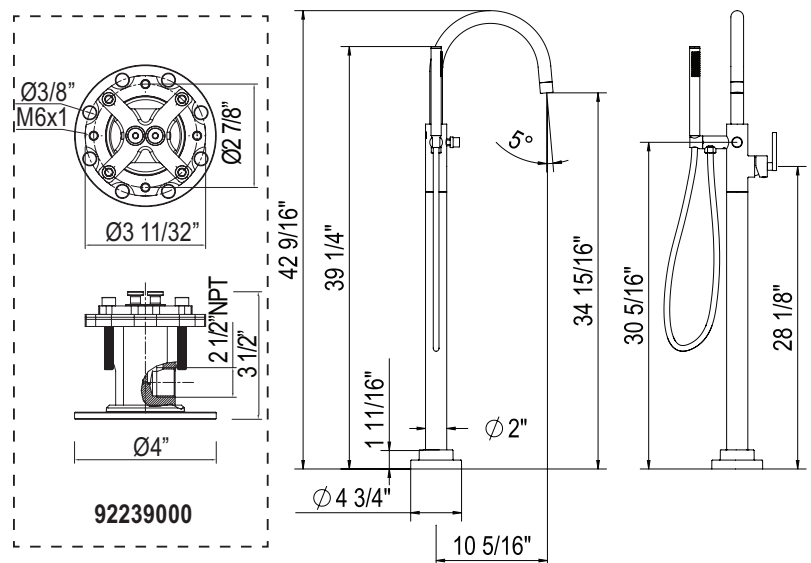

LOMBARDIA/AVANTI SINGLE LEG FLOOR MOUNTED TUB FILLER

ROHL Italian Bath

M2287LM/TO

FEATURES

- Popular single leg, floor mounted tub filler
- Brass construction
- Side mounted single metal lever for volume and temperature control
- Ceramic disc cartridge for long lasting performance
- Single-function handshower with easy clean spray face
- 360° Swivel spout; 10 5/16" spout reach; 34 15/16" spout outlet height
- 59" flexible metal hose length
- 8.2 GPM flow rate at 60 PSI for tub filler and 2.0 GPM for handshower
- Rough must be recessed under the finished floor
- Remote thermostatic valve may be needed; verify local code requirements
- 1/2" Female connections
- Must order R922390000 rough to complete

SPARE PARTS

No	ITEM No	DESCRIPTION
1	R945189STN R945189PN R945189APC	HAND SHOWER
2	R9451591STN R9451592PN R9451593APC	HOSE - 59"
3	R94036851STN R94036852PN R94036853APC	ESCUTCHEON
4	R942589	MOUNTING KITS
5	R9261915	CARTRIDGE
6	R94036891STN R94036892PN R94036893APC	HANDLE LEVER
7	R94036881STN R94036882PN R94036883APC	DIVERTER
8	R9426761STN R9426762PN R9426763APC	AERATOR
9	R9420001	SEAL KITS