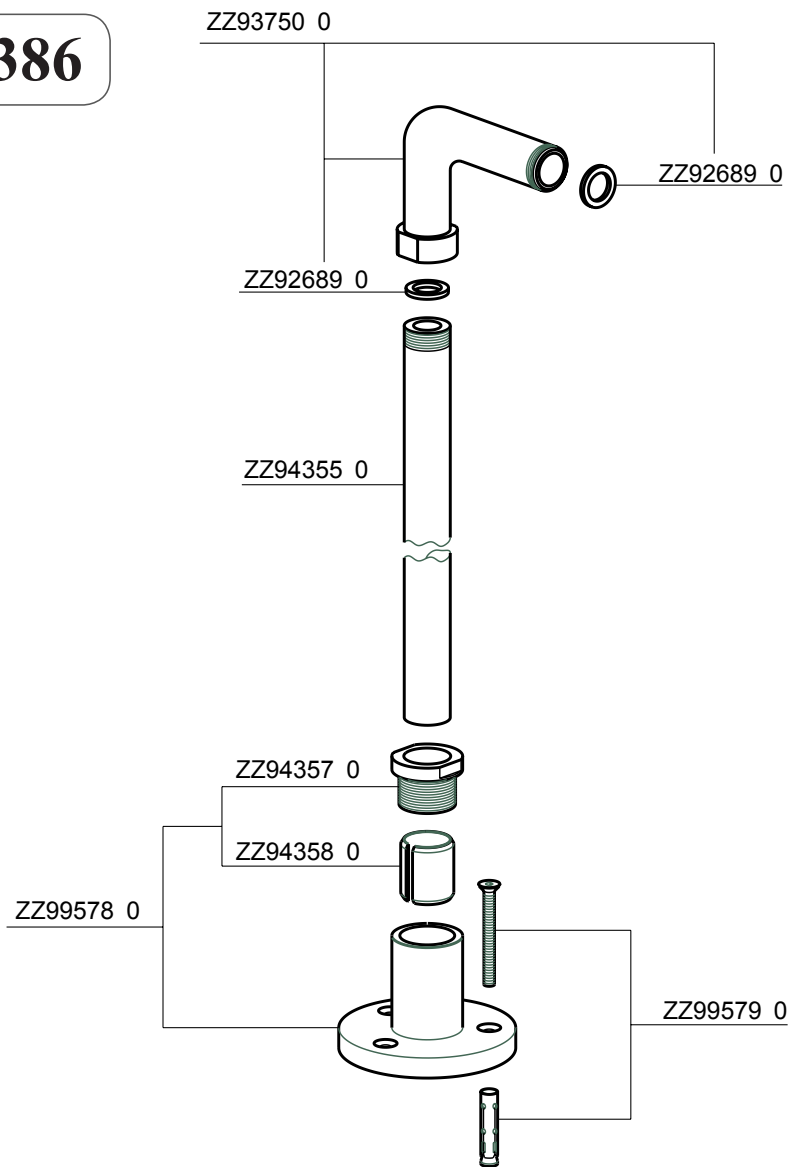

Please contact the local ROHL retailer or showroom where you purchased this product for all warranty related claims.

Cod.0101234000 Ed.12.17

ZA386

WARNING: Please leave these instructions with the user. Do not discard them.
ATTENTION: Remettre ces instructions à l'utilisateur et les conserver.
ATENCION: Entregar estas instrucciones al usuario y conservarlas.