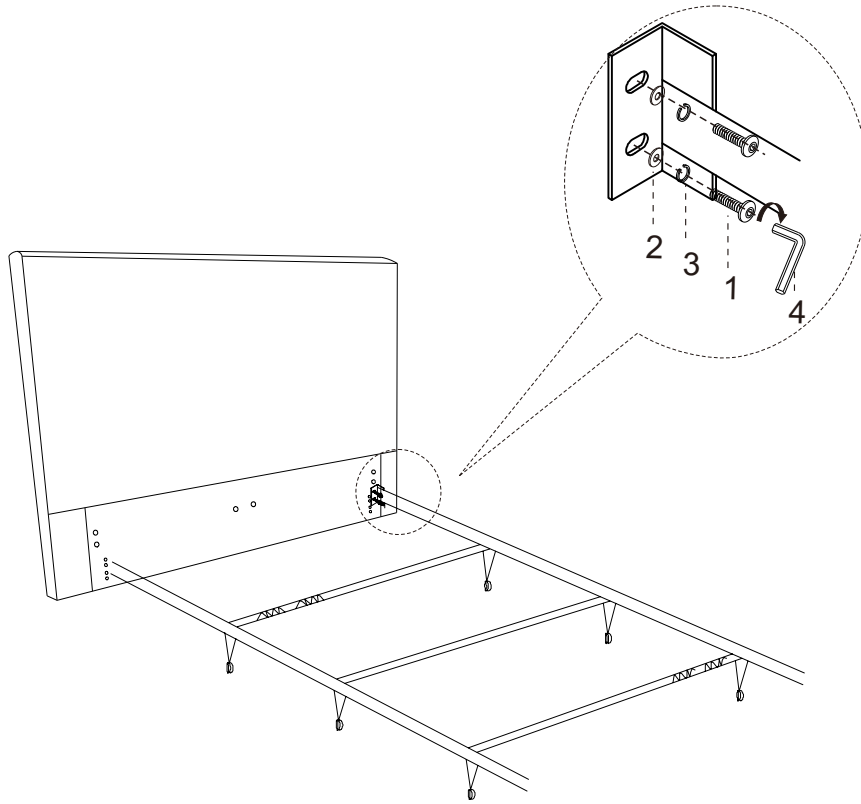

ONE UPHOLSTERED HEADBOARD FULL/QN/CK/EK ASSEMBLY INSTRUCTIONS

A. HEADBOARD PANEL

1 PC

HARDWARE PACKED WITH HEADBOARD

1	ALLEN BOLT(1/4"x1")		8 PCS
2	FLAT WASHER(5/16")		8 PCS
3	LOCK WASHER(5/16")		8 PCS
4	ALLEN KEY(1/4")		1 PC

ONE UPHOLSTERED HEADBOARD ASSEMBLED.
SHOWN WITH METAL BED FRAME.

*METAL BED FRAME NOT INCLUDED

ONE UPHOLSTERED HEADBOARD FULL/QN/CK/EK ASSEMBLY INSTRUCTIONS

STEP 1:

HEADBOARD ASSEMBLY TO METAL BED FRAME COMPLETE.