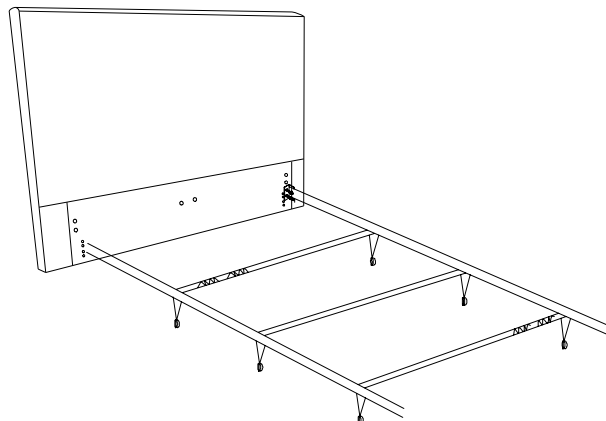

ONE UPHOLSTERED HEADBOARD FULL/QN/CK/EK ASSEMBLY INSTRUCTIONS

A. HEADBOARD PANEL

1 PC

HARDWARE PACKED WITH HEADBOARD

1	ALLEN BOLT(1/4"x1")		8 PCS
2	FLAT WASHER(5/16")		8 PCS
3	LOCK WASHER(5/16")		8 PCS
4	ALLEN KEY(1/4")		1 PC

ONE UPHOLSTERED HEADBOARD ASSEMBLED.
SHOWN WITH METAL BED FRAME.

*METAL BED FRAME NOT INCLUDED

ONE UPHOLSTERED HEADBOARD FULL/QN/CK/EK ASSEMBLY INSTRUCTIONS

STEP 1:

HEADBOARD ASSEMBLY TO METAL BED FRAME COMPLETE.