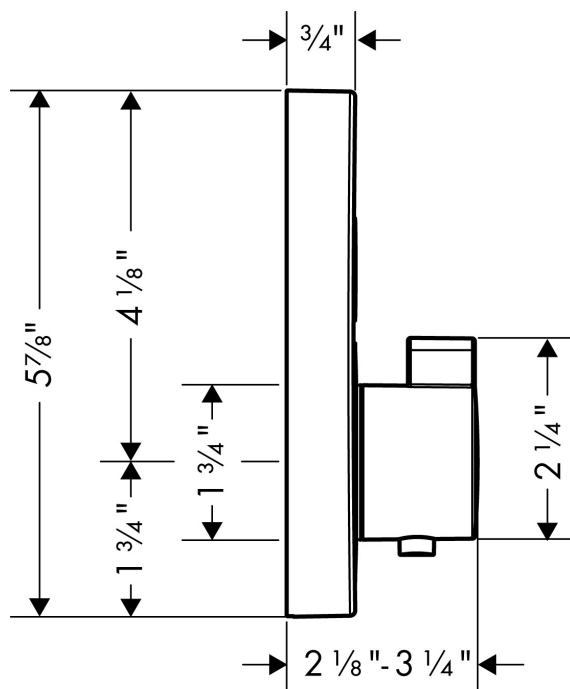

Brand hansgrohe
 Art. Name **ShowerSelect S** Thermostatic Trim for 1 Function, Round
 Art. Nr. 15744141
 Surface brushed bronze
 Pos. 1

Product Picture

Drawing

Technology

Features

- Select push-button on/off control for 1 outlet
- Flow: 7.0 GPM (26.5 L/Min)
- Thermostatic cartridge, Start/stop cartridge
- Anti-scald 100° safety stop
- Optimized for water-efficient shower products
- Thermostat is delivered with On/Off button