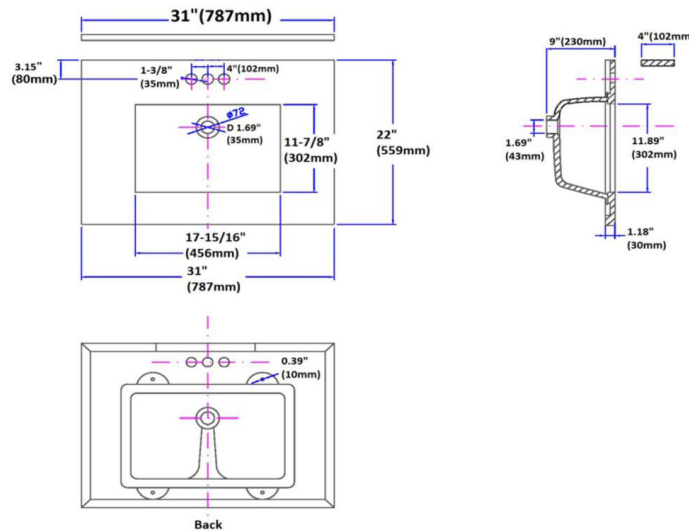

Quartz Vanity Top 31"x22"
Giallo

SPECIFICATIONS

MATERIAL:	Quartz
TOOLS NEEDED FOR INSTALLATION:	100% silicone
ASSEMBLED DIMENSIONS:	13" H x 31" L x 22" D
ASSEMBLED WEIGHT:	64 lbs.
FAUCET TYPE:	Lav Centerset
NUMBER OF MOUNTING HOLES:	3
BOWL MATERIAL:	Ceramic
BACK SPLASH INCLUDED:	Yes
COLOR:	Giallo
NUMBER OF BOWLS:	1
BOWL DIMENSIONS:	5.6" H x 11.88" W x 17.71" D
BOWL SHAPE:	Rectangle
SINK THICKNESS:	1.18"
MOUNTING TYPE:	Undermount
OVERFLOW HOLE:	Yes