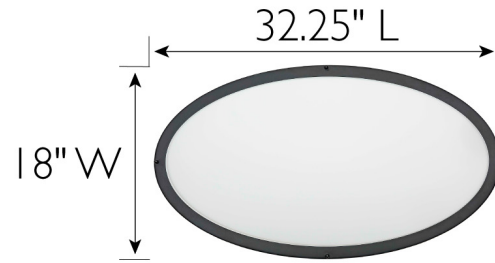

Owens Integrated LED Dimmable Ceiling Light
Matte Black

SPECIFICATIONS

MOUNTING:	Flush Mount	LED BRIGHTNESS (LUMENS):	2952
SLOPED CEILING ADAPTABLE:	No	LED COLOR CORRELATED TEMPERATURE (CCT):	3000K
LAMP TYPE I:	Integrated LED	LED COLOR RENDERING INDEX (CRI):	90
BULB INCLUDED:	Yes	LED EFFICACY:	70.47
WATTS PER BULB:	N/A	LED AVERAGE RATED LIFE:	40,000 Hours
TOTAL WATTAGE:	42W		
DIMMABLE:	Yes	ENERGY EFFICIENT:	Yes
MATERIAL CONSTRUCTION:	Steel/Acrylic	LIGHTING AMPS:	N/A
ASSEMBLED DIMENSIONS:	4.75" H x 32.25" L x 18" D	VOLTAGE:	120V
WEIGHT:	8.49 lbs.		
BACKPLATE DIMENSIONS:	N/A		
CANOPY/PLATE DIMENSIONS:	N/A		
GLASS/SHADE DIMENSIONS:	N/A		
GLASS/SHADE MATERIAL:	Acrylic		
GLASS/SHADE TYPE:	Frosted		
GLASS/SHADE COLOR:	White		