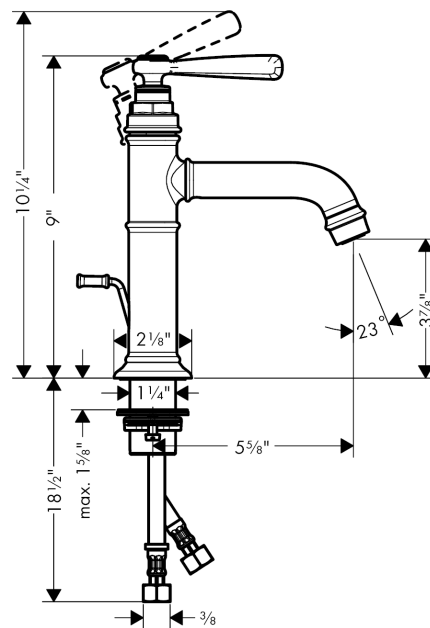

### Features

- Aerated spray
- Flow: 1.2 GPM (4.5 L/Min)
- Ceramic cartridge
- Includes pop-up drain

## Scale drawing

**AXOR Montreux**  
**Single-Hole Faucet 100 with Pop-Up Drain, 1.2 GPM**  
Finishes : **brushed nickel** Part no. : **16515821**

## Exploded drawing

Year of production: >01/18

**AXOR Montreux**  
**Single-Hole Faucet 100 with Pop-Up Drain, 1.2 GPM**  
 Finishes : **brushed nickel**    Part no. : **16515821**

## Spare parts list

Year of production: >01/18

Pos.	Description	Part no.	PC	PU
1	handle	92973820	0	1
2	cover cap	92974000	0	1
3	O-ring 16x2	98133000	0	1
4	screw cover	96338000	0	1
5	flange	92625820	0	1
6	nut	92689000	0	1
7	O-ring 27x1,5	92527000	0	1
8	O-ring 25x1,5	98146000	0	1
9	cartridge, assy	95973001	0	1
10	seal	98865000	0	1
11	adapter for cartridge	98866000	0	1
12	O-ring 23x2	98398000	0	1
13	O-ring 11x2,5	98487000	0	1
14	spout cpl.	92978820	0	1
15	aerator M24x1 (4,5 l/min)	93254820	0	1
16	hollow set screw M6x5	98447000	0	1
17	fixing set (Ø 34)	95049000	0	1
18	lever collar	97548000	0	1
19	connection hose 23½" M8x0,75 3/8"	98600001	0	1
20	pull rod	98730820	0	1
21	O-ring 7x1,5	98422000	0	1