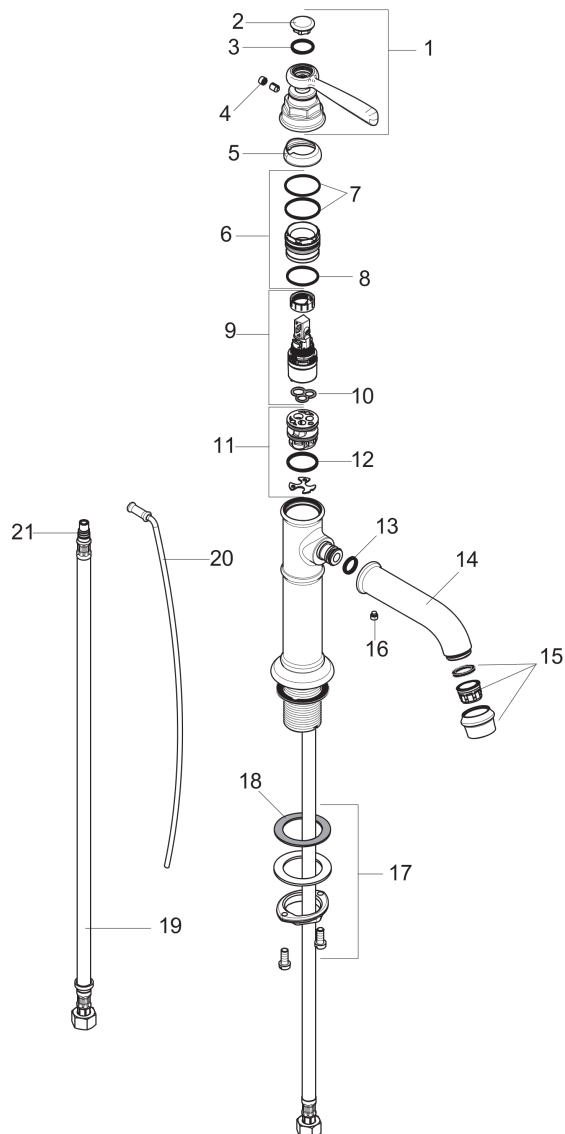

## Product image

## Scale drawing

**AXOR Montreux**  
**Single-Hole Faucet 100 with Pop-Up Drain, 1.2 GPM**  
Finishes : **brushed nickel** Part no. : **16515821**

## Exploded drawing

Year of production: >01/18

**AXOR Montreux**  
**Single-Hole Faucet 100 with Pop-Up Drain, 1.2 GPM**  
 Finishes : **brushed nickel**    Part no. : **16515821**

## Spare parts list

Year of production: >01/18

Pos.	Description	Part no.	PC	PU
1	handle	92973820	0	1
2	cover cap	92974000	0	1
3	O-ring 16x2	98133000	0	1
4	screw cover	96338000	0	1
5	flange	92625820	0	1
6	nut	92689000	0	1
7	O-ring 27x1,5	92527000	0	1
8	O-ring 25x1,5	98146000	0	1
9	cartridge, assy	95973001	0	1
10	seal	98865000	0	1
11	adapter for cartridge	98866000	0	1
12	O-ring 23x2	98398000	0	1
13	O-ring 11x2,5	98487000	0	1
14	spout cpl.	92978820	0	1
15	aerator M24x1 (4,5 l/min)	93254820	0	1
16	hollow set screw M6x5	98447000	0	1
17	fixing set (Ø 34)	95049000	0	1
18	lever collar	97548000	0	1
19	connection hose 23½" M8x0,75 3/8"	98600001	0	1
20	pull rod	98730820	0	1
21	O-ring 7x1,5	98422000	0	1