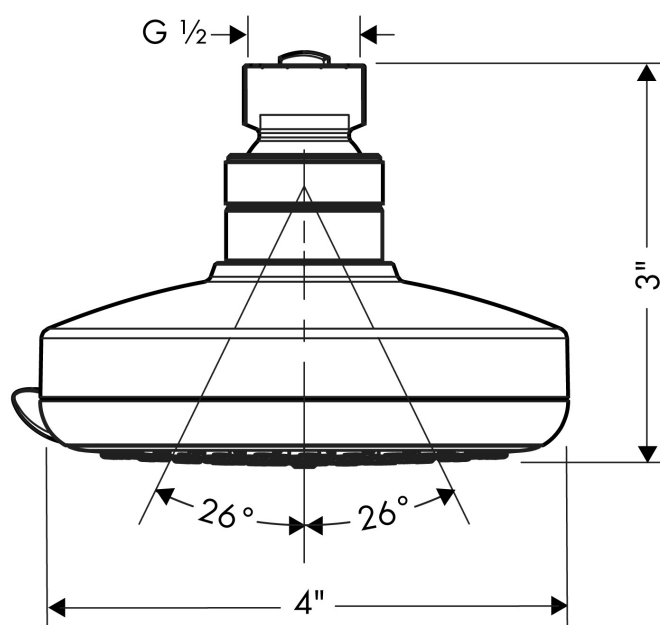

Drawing

Technology

Features

- Spray modes: Full, Pulsating Massage, Intense Turbo
- 75 no-clog spray channels
- Flow: 1.5 GPM (5.7 L/Min)