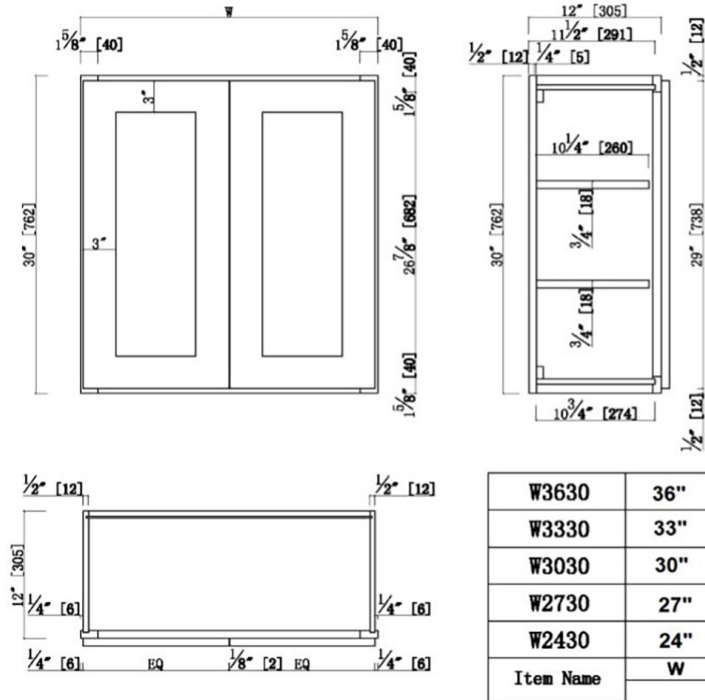

### Brookings Fully Assembled Shaker Tall Wall Kitchen Cabinet 27x30x12

Espresso

## SPECIFICATIONS

<b>MATERIAL CONSTRUCTION:</b>	Wood
<b>WOOD SPECIES:</b>	Maple
<b>ASSEMBLED DIMENSIONS:</b>	30" H x 27" L x 12" D
<b>ASSEMBLED WEIGHT:</b>	22 lbs.
<b>KITCHEN CABINET TYPE:</b>	Wall
<b>MOUNTING TYPE:</b>	Wall Mount
<b>CONSTRUCTION TYPE:</b>	Face Frame
<b>HINGE STYLE:</b>	Soft Close
<b>DOOR STYLE:</b>	2 Wood shaker doors
<b>NUMBER OF DRAWERS:</b>	0
<b>DRAWER DIMENSIONS 1:</b>	N/A
<b>DRAWER DIMENSIONS 2:</b>	N/A
<b>DRAWER DIMENSIONS 3:</b>	N/A
<b>DWR BOX MATERIAL:</b>	N/A
<b>DWR CONSTRUCTION:</b>	N/A
<b>DWR GLIDE:</b>	
<b>FAKE DWR QTY:</b>	0
<b>FAKE DWR LOCATION:</b>	N/A

<b>NUMBER OF SHELVES:</b>	2
<b>SHELF STYLE:</b>	Flat
<b>ADJUSTIBLE SHELVES:</b>	Yes
<b>SHELF ADJUSTIBILITY INCREMENTS:</b>	2.5"
<b>SHELF DIMENSIONS:</b>	25.5" W x 10.25" D
<b>SHELF THICKNESS:</b>	0.75"
<b>SHELF MATERIAL:</b>	Plywood
<b>FACE FRAME MATERIAL:</b>	Solid Maple
<b>SIDES MATERIAL:</b>	Plywood
<b>BOTTOM MATERIAL:</b>	Plywood
<b>BACK PANEL MATERIAL:</b>	Plywood
<b>BACK BRACE MATERIAL:</b>	Wood
<b>TOE KICK INSET WIDTH:</b>	N/A