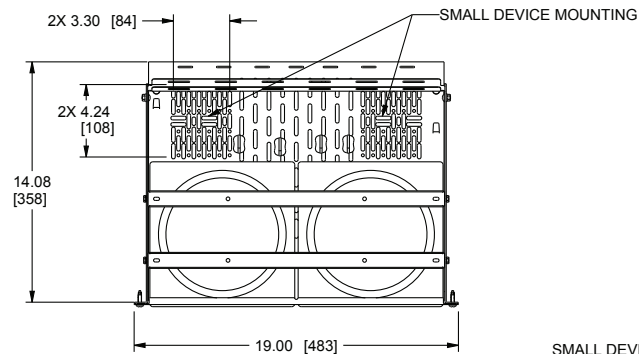

specifications:

EIA compliant 19" RSH Series Sonos Amp rackshelf shall be Middle Atlantic Products model # RSHA-SONOS-AMP\_ (number of Sonos Amps, refer to chart) to accommodate \_(2, 4 6, refer to chart) Sonos Amps, with a black, brushed and anodized finish. RSH Series Sonos Amp rackshelf shall be\_(2, 4, 5, refer to chart) rackspaces, include (1, 2 refer to chart) lacer bars and include clamping bars. RSH Series Sonos Amp rackshelf shall be constructed of the following material s: vented bottoms and side panels (ears) shall be steel with a durable flat black powder coat finish, faceplate shall be aluminum. RSH Series Sonos Amp rackshelf shall be manufactured by an ISO 9001 and ISO 14001 registered company. RSH Series Sonos Amp rackshelf shall be warrantied to be free from defects in material or workmanship under normal use and conditions for the lifetime of the product.

## Sonos Amp Basic Dimensions

NOTE(S):  
 1) ALL DIMENSIONS IN FORMAT:  
 INCHES [MILLIMETERS]  
 2) BLACK BRUSHED AND ANODIZED FINISH  
 3) SHOWN WITH SONOS MODEL # AMP INSTALLED

MODEL NUMBER	RACK SPACES	HEIGHT	# OF SONOS AMPS	# OF LACER BARS "A"	PATTERN HEIGHT "B"
RSHA-SONOS-AMP2	2 RU	3.49 [89]	2	1	2.32 [59]
RSHA-SONOS-AMP4	4 RU	6.99 [178]	4	2	5.61 [142]
RSHA-SONOS-AMP6	5 RU	8.74 [222]	6	2	7.63 [194]