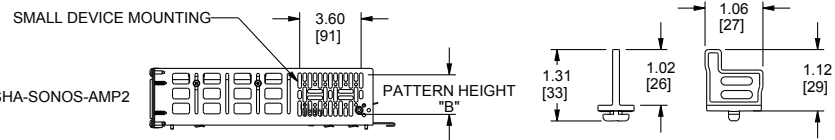

RSH Series

Sonos Amp Basic Dimensions

NOTE(S):
1) ALL DIMENSIONS IN FORMAT:
INCHES [MILLIMETERS]
2) BLACK BRUSHED AND ANODIZED FINISH
3) SHOWN WITH SONOS MODEL # AMP INSTALLED

MODEL NUMBER	RACK SPACES	HEIGHT	# OF SONOS AMPS	# OF LACER BARS "A"	PATTERN HEIGHT "B"
RSHA-SONOS-AMP2	2 RU	3.49 [89]	2	1	2.32 [59]
RSHA-SONOS-AMP4	4 RU	6.99 [178]	4	2	5.61 [142]
RSHA-SONOS-AMP6	5 RU	8.74 [222]	6	2	7.63 [194]

what great systems are built on.™

A brand of Legrand

Middle Atlantic Products

middleatlantic.com | middleatlantic.ca