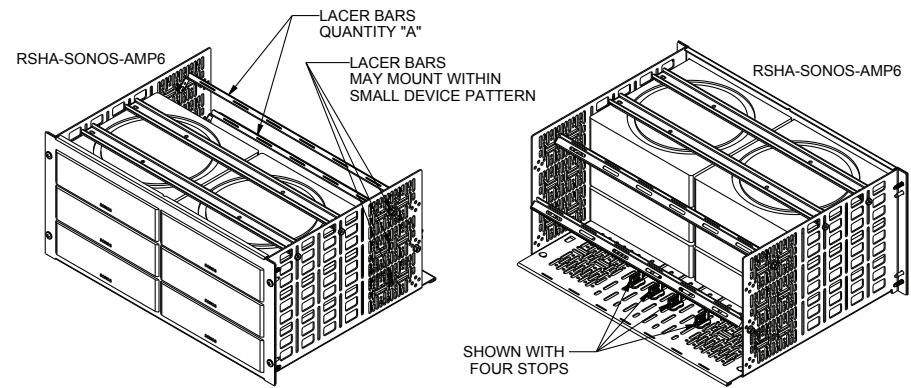

RSH Series

Sonos Amp Basic Dimensions

NOTE(S):
1) ALL DIMENSIONS IN FORMAT:
INCHES [MILLIMETERS]
2) BLACK BRUSHED AND ANODIZED FINISH
3) SHOWN WITH SONOS MODEL # AMP INSTALLED

MODEL NUMBER	RACK SPACES	HEIGHT	# OF SONOS AMPS	# OF LACER BARS "A"	PATTERN HEIGHT "B"
RSHA-SONOS-AMP2	2 RU	3.49 [89]	2	1	2.32 [59]
RSHA-SONOS-AMP4	4 RU	6.99 [178]	4	2	5.61 [142]
RSHA-SONOS-AMP6	5 RU	8.74 [222]	6	2	7.63 [194]

what great systems are built on.™

A brand of Legrand

Middle Atlantic Products

middleatlantic.com | middleatlantic.ca