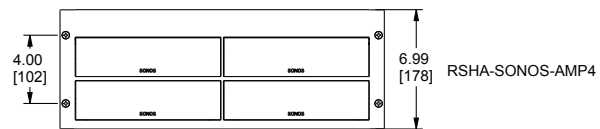

RSH Series

Sonos Amp Basic Dimensions

NOTE(S):
1) ALL DIMENSIONS IN FORMAT:
INCHES [MILLIMETERS]
2) BLACK BRUSHED AND ANODIZED FINISH
3) SHOWN WITH SONOS MODEL # AMP INSTALLED

MODEL NUMBER	RACK SPACES	HEIGHT	# OF SONOS AMPS	# OF LACER BARS "A"	PATTERN HEIGHT "B"
RSHA-SONOS-AMP2	2 RU	3.49 [89]	2	1	2.32 [59]
RSHA-SONOS-AMP4	4 RU	6.99 [178]	4	2	5.61 [142]
RSHA-SONOS-AMP6	5 RU	8.74 [222]	6	2	7.63 [194]

what great systems are built on.™

A brand of Legrand

Middle Atlantic Products

middleatlantic.com | middleatlantic.ca