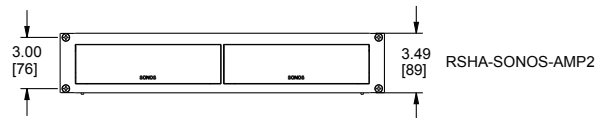

RSH Series

Sonos Amp Basic Dimensions

NOTE(S):
1) ALL DIMENSIONS IN FORMAT:
INCHES [MILLIMETERS]
2) BLACK BRUSHED AND ANODIZED FINISH
3) SHOWN WITH SONOS MODEL # AMP INSTALLED

MODEL NUMBER	RACK SPACES	HEIGHT	# OF SONOS AMPS	# OF LACER BARS "A"	PATTERN HEIGHT "B"
RSHA-SONOS-AMP2	2 RU	3.49 [89]	2	1	2.32 [59]
RSHA-SONOS-AMP4	4 RU	6.99 [178]	4	2	5.61 [142]
RSHA-SONOS-AMP6	5 RU	8.74 [222]	6	2	7.63 [194]

what great systems are built on.™

A brand of Legrand

Middle Atlantic Products

middleatlantic.com | middleatlantic.ca