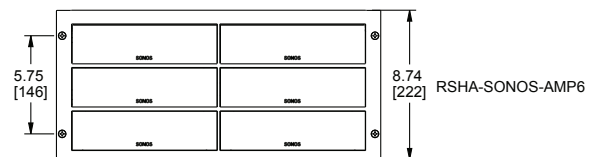

RSH Series

Sonos Amp Basic Dimensions

NOTE(S):
1) ALL DIMENSIONS IN FORMAT:
INCHES [MILLIMETERS]
2) BLACK BRUSHED AND ANODIZED FINISH
3) SHOWN WITH SONOS MODEL # AMP INSTALLED

MODEL NUMBER	RACK SPACES	HEIGHT	# OF SONOS AMPS	# OF LACER BARS "A"	PATTERN HEIGHT "B"
RSHA-SONOS-AMP2	2 RU	3.49 [89]	2	1	2.32 [59]
RSHA-SONOS-AMP4	4 RU	6.99 [178]	4	2	5.61 [142]
RSHA-SONOS-AMP6	5 RU	8.74 [222]	6	2	7.63 [194]

what great systems are built on.™

A brand of Legrand

Middle Atlantic Products

middleatlantic.com | middleatlantic.ca