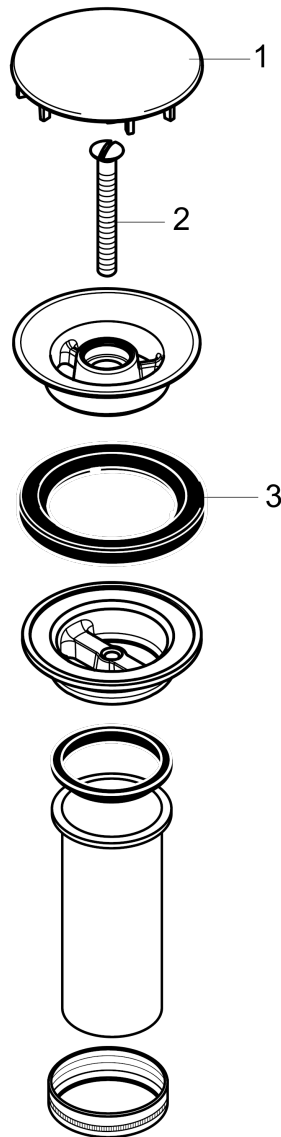

Drain for Sinks

Finishes : **polished nickel** Part no. : **50001831**

Description

Features

- Non-closing
- For sinks without overflow

Item details

List Price \$ 81.00

Compliance

Product image

Scale drawing

Drain for Sinks

Finishes : **polished nickel** Part no. : **50001831**

Exploded drawing

Year of production: >01/12

Drain for Sinks

Finishes : **polished nickel** Part no. : **50001831**

Spare parts list

Year of production: >01/12

Pos.	Description	Part no.	Price	PU
1	cover	97141830	-	1
2	screw	98000000	-	1
3	form ring	96361000	-	1