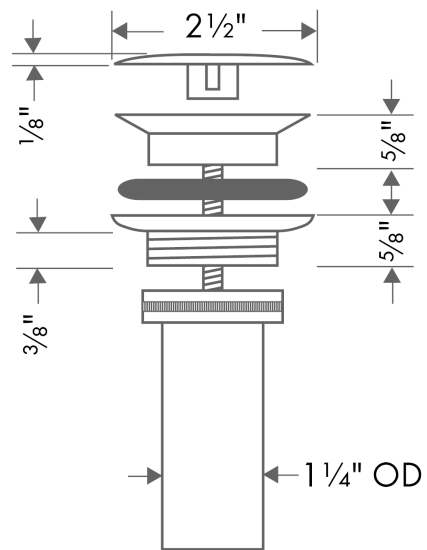

Drain for Sinks

Finishes : **polished nickel** Part no. : **50001831**

Description

Features

- Non-closing
- For sinks without overflow

Item details

List Price \$ 81.00

Compliance

Product image

Scale drawing

Drain for Sinks

Finishes : **polished nickel** Part no. : **50001831**

Exploded drawing

Year of production: >01/12

Drain for Sinks

Finishes : **polished nickel** Part no. : **50001831**

Spare parts list

Year of production: >01/12

Pos.	Description	Part no.	Price	PU
1	cover	97141830	-	1
2	screw	98000000	-	1
3	form ring	96361000	-	1