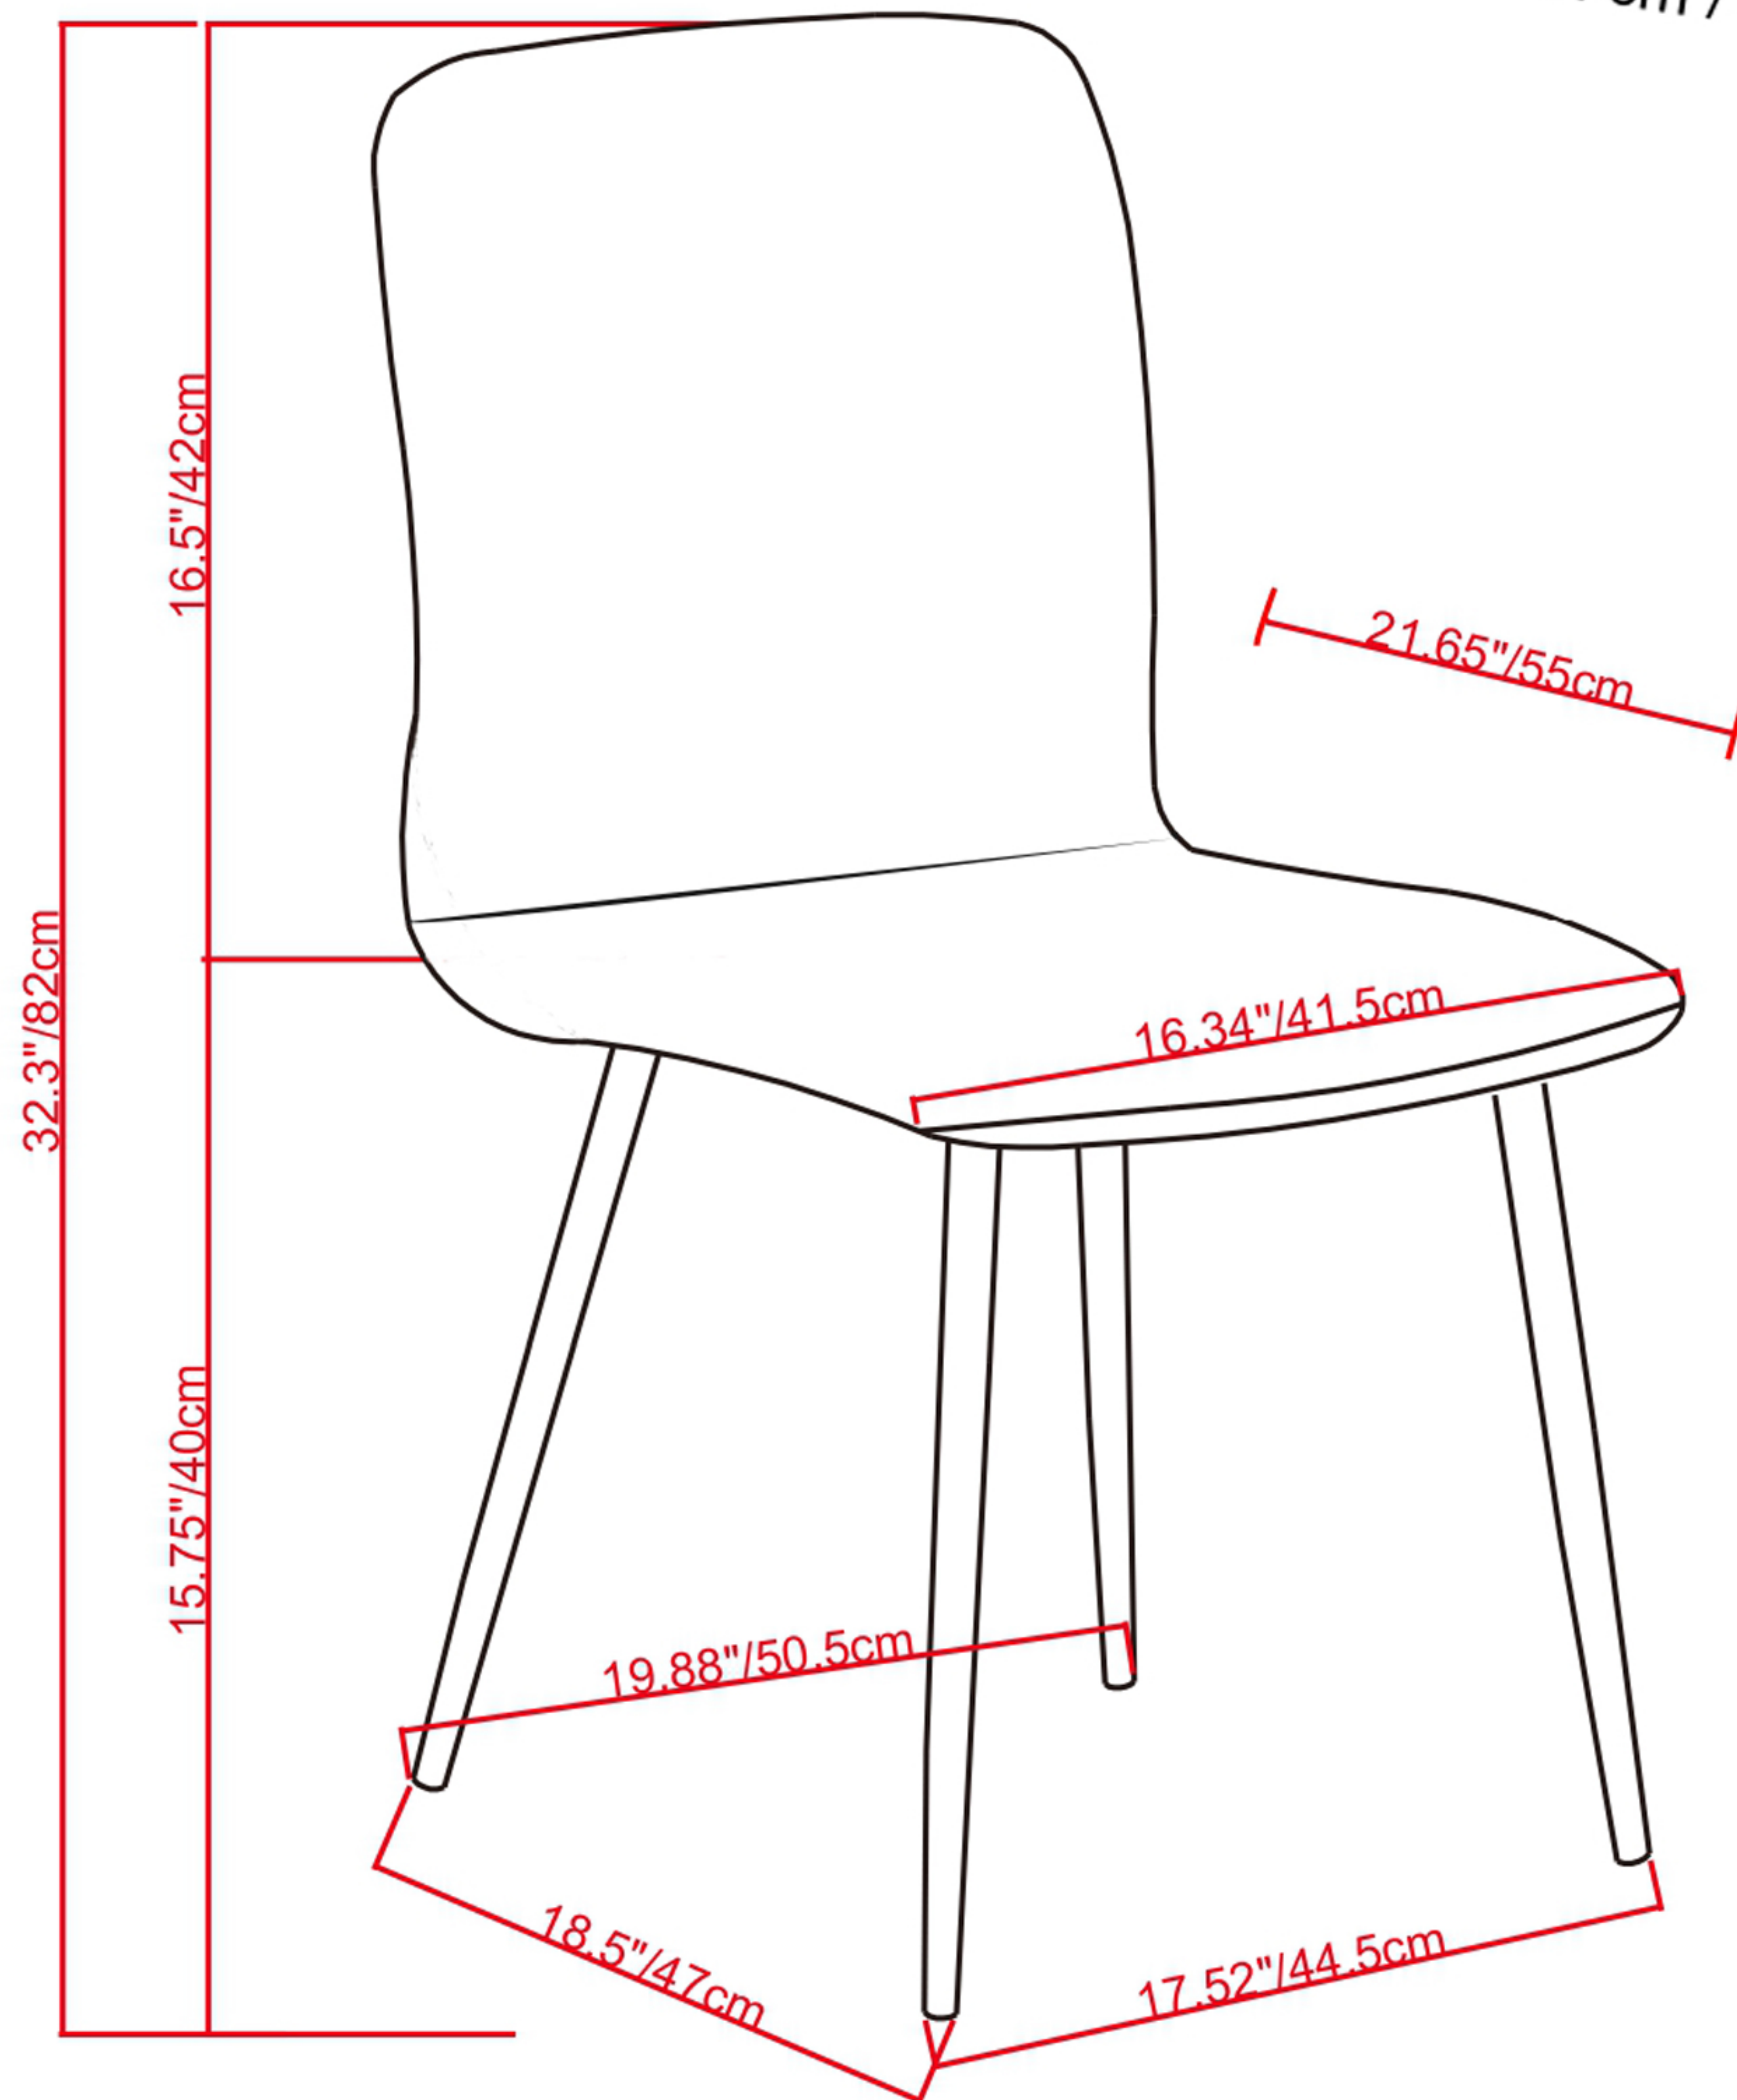

Net Weight 64.37 lbs

Net Weight:5.6kgs