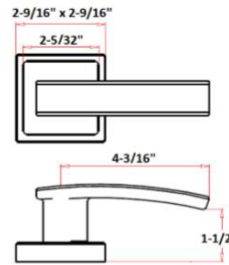

## SPECIFICATIONS

<b>MATERIAL CONSTRUCTION:</b>	Zinc	<b>KEYWAY:</b>	KW
<b>LOCK FUNCTION:</b>	Entry Handleset	<b>REMOVABLE CORE:</b>	No
<b>DEADBOLT FUNCTION:</b>	N/A	<b>LATCH FACEPLATE I:</b>	Round Corner
<b>EXTERIOR MAX PROJECTION:</b>	0"	<b>LATCH BACKSET:</b>	Adj; 2-3/8" - 2-3/4"
<b>INTERIOR MAX PROJECTION:</b>	0"	<b>LATCH TYPE:</b>	2 Way (fixed faceplate)
<b>KOB VS. LEVER:</b>	Lever	<b>LATCHBOLT THROW DISTANCE:</b>	0.5"
<b>KNOB DIMENSIONS:</b>	N/A	<b># PINS IN CYLINDER:</b>	5
<b>LEVER LENGTH:</b>	4.25"	<b>ANTI-BUMP PIN INSTALLED:</b>	Yes
<b>ROSE DIMENSIONS:</b>	2.56" H x 2.56" W x 2.56" D	<b># KEYS INCLUDED:</b>	2
<b>ROSETTE / ESCUTCHEON SHAPE:</b>	Square	<b>SPINDLE TYPE:</b>	Square
<b>CROSS BORE:</b>	2.13"	<b>MOUNTING HARDWARE INCLUDED:</b>	Yes
<b>EDGE BORE:</b>	1"	<b>TOOLS NEEDED FOR INSTALLATION:</b>	Phillips Screwdriver
<b>HANDING:</b>	Reversible	<b>ASSEMBLED WEIGHT:</b>	N/A
<b>REKEYABLE?:</b>	Yes		