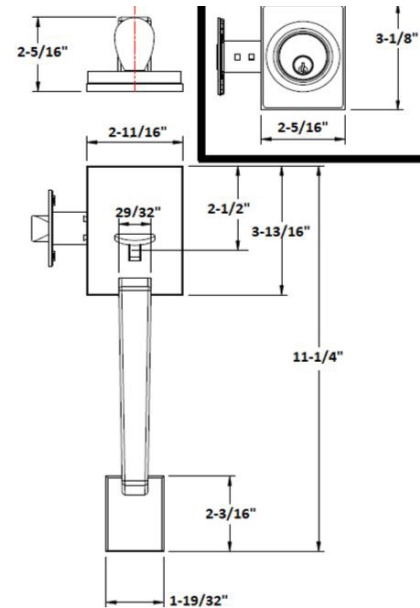

## SPECIFICATIONS

<b>MATERIAL CONSTRUCTION:</b>	Zinc	<b>KEYWAY:</b>	KW
<b>LOCK FUNCTION:</b>	Entry Handleset	<b>REMOVABLE CORE:</b>	No
<b>DEADBOLT FUNCTION:</b>	N/A	<b>LATCH FACEPLATE I:</b>	Round Corner
<b>EXTERIOR MAX PROJECTION:</b>	0"	<b>LATCH BACKSET:</b>	Adj; 2-3/8" - 2-3/4"
<b>INTERIOR MAX PROJECTION:</b>	0"	<b>LATCH TYPE:</b>	2 Way (fixed faceplate)
<b>KOB VS. LEVER:</b>	Lever	<b>LATCHBOLT THROW DISTANCE:</b>	0.5"
<b>KNOB DIMENSIONS:</b>	N/A	<b># PINS IN CYLINDER:</b>	5
<b>LEVER LENGTH:</b>	4.25"	<b>ANTI-BUMP PIN INSTALLED:</b>	Yes
<b>ROSE DIMENSIONS:</b>	2.56" H x 2.56" W x 2.56" D	<b># KEYS INCLUDED:</b>	2
<b>ROSETTE / ESCUTCHEON SHAPE:</b>	Square	<b>SPINDLE TYPE:</b>	Square
<b>CROSS BORE:</b>	2.13"	<b>MOUNTING HARDWARE INCLUDED:</b>	Yes
<b>EDGE BORE:</b>	1"	<b>TOOLS NEEDED FOR INSTALLATION:</b>	Phillips Screwdriver
<b>HANDING:</b>	Reversible	<b>ASSEMBLED WEIGHT:</b>	N/A
<b>REKEYABLE?:</b>	Yes		